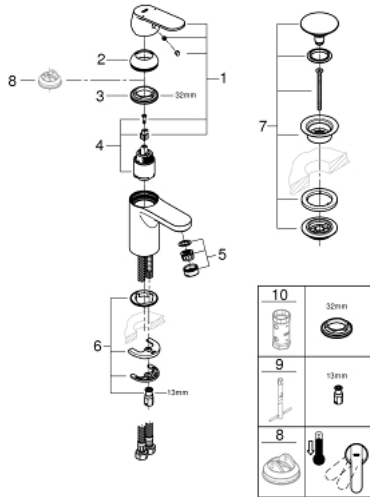

## 23 925 000 EUROSMART COSMOPOLITAN SINGLE-LEVER BASIN MIXER S-SIZE

### PRODUCT DESCRIPTION

- Colour: chrome
- single hole installation
- metal lever
- GROHE SilkMove 35 mm ceramic cartridge
- adjustable flow rate limiter
- adjustable minimum flow rate approx. 2.5 l/min
- GROHE LongLife finish
- GROHE FastFixation installation system with centering support
- GROHE EcoJoy - less water, perfect flow
- maximum flow rate (at 3 bar): 5 l/min
- smooth body with push-open waste set 1 1/4"
- flexible connection hoses
- optional temperature limiter ref. no. 46 375 000
- acoustic group I in accordance with DIN 4109

23 925 000 **EUROSMART COSMOPOLITAN SINGLE-LEVER BASIN MIXER S-SIZE**

**SELECT SPARE PART:** , March 2020 – now

- 1: Lever (Spare part-nr. 46681000)
- 2: Shield (Spare part-nr. 46492000)
- 3: Screw coupling (Spare part-nr. 46460000)
- 4: Cartridge (Spare part-nr. 46374000)
- 5: Mousseur (Spare part-nr. 48159000)
- 6: Shank mounting kit (Spare part-nr. 46671000)
- 7: Waste set with push-open plug (Spare part-nr. 65807000)
- 8: Socket spanner (Spare part-nr. 19332000)\*
- 9: Mounting wrench (Spare part-nr. 19017000)\*
- 10: Temperature limiter (Spare part-nr. 46375000)\*