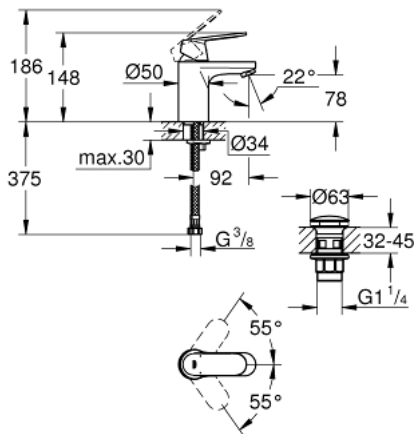

## 23 925 000 EUROSMART COSMOPOLITAN SINGLE-LEVER BASIN MIXER S-SIZE

### PRODUCT DESCRIPTION

- Colour: chrome
- single hole installation
- metal lever
- GROHE SilkMove 35 mm ceramic cartridge
- adjustable flow rate limiter
- adjustable minimum flow rate approx. 2.5 l/min
- GROHE LongLife finish
- GROHE FastFixation installation system with centering support
- GROHE EcoJoy - less water, perfect flow
- maximum flow rate (at 3 bar): 5 l/min
- smooth body with push-open waste set 1 1/4"
- flexible connection hoses
- optional temperature limiter ref. no. 46 375 000
- acoustic group I in accordance with DIN 4109

23 925 000 **EUROSMART COSMOPOLITAN SINGLE-LEVER BASIN MIXER S-SIZE**

**SELECT SPARE PART:** , March 2020 – now

- 1: Lever (Spare part-nr. 46681000)
- 2: Shield (Spare part-nr. 46492000)
- 3: Screw coupling (Spare part-nr. 46460000)
- 4: Cartridge (Spare part-nr. 46374000)
- 5: Mousseur (Spare part-nr. 48159000)
- 6: Shank mounting kit (Spare part-nr. 46671000)
- 7: Waste set with push-open plug (Spare part-nr. 65807000)
- 8: Socket spanner (Spare part-nr. 19332000)\*
- 9: Mounting wrench (Spare part-nr. 19017000)\*
- 10: Temperature limiter (Spare part-nr. 46375000)\*