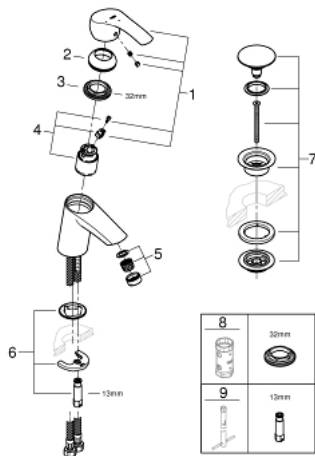

23 924 002 EUROSMART SINGLE-LEVER BASIN MIXER S-SIZE

PRODUCT DESCRIPTION

- Colour: chrome
- single hole installation
- metal lever
- GROHE SilkMove 35 mm ceramic cartridge
- EcoMode - cold water flow in mid-lever position saves energy
- adjustable flow rate limiter
- temperature limiter
- GROHE LongLife finish
- GROHE EcoJoy - less water, perfect flow
- maximum flow rate (at 3 bar): 5 l/min
- GROHE FastFixation installation system
- smooth body with push-open waste set 1 1/4"
- flexible connection hoses

23 924 002 EUROSART SINGLE-LEVER BASIN MIXER S-SIZE

SELECT SPARE PART: , February 2019 – now

- 1: Lever (Spare part-nr. 46902000)
 - 2: Shield (Spare part-nr. 46492000)
 - 3: Screw coupling (Spare part-nr. 46460000)
 - 4: Cartridge (Spare part-nr. 46863000)
 - 5: Mousseur (Spare part-nr. 48159000)
 - 6: Shank mounting kit (Spare part-nr. 46671000)
 - 7: Waste set with push-open plug (Spare part-nr. 65807000)
 - 8: Socket spanner (Spare part-nr. 19332000)*
 - 9: Mounting wrench (Spare part-nr. 19017000)*
- * Optional accessories