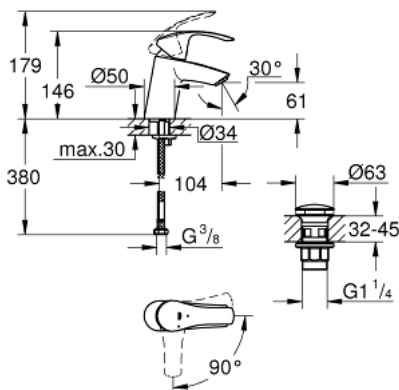

23 924 002 EUROSMART SINGLE-LEVER BASIN MIXER S-SIZE

PRODUCT DESCRIPTION

- Colour: chrome
- single hole installation
- metal lever
- GROHE SilkMove 35 mm ceramic cartridge
- EcoMode - cold water flow in mid-lever position saves energy
- adjustable flow rate limiter
- temperature limiter
- GROHE LongLife finish
- GROHE EcoJoy - less water, perfect flow
- maximum flow rate (at 3 bar): 5 l/min
- GROHE FastFixation installation system
- smooth body with push-open waste set 1 1/4"
- flexible connection hoses

23 924 002 EUROSART SINGLE-LEVER BASIN MIXER S-SIZE

SELECT SPARE PART: , February 2019 – now

- 1: Lever (Spare part-nr. 46902000)
 - 2: Shield (Spare part-nr. 46492000)
 - 3: Screw coupling (Spare part-nr. 46460000)
 - 4: Cartridge (Spare part-nr. 46863000)
 - 5: Mousseur (Spare part-nr. 48159000)
 - 6: Shank mounting kit (Spare part-nr. 46671000)
 - 7: Waste set with push-open plug (Spare part-nr. 65807000)
 - 8: Socket spanner (Spare part-nr. 19332000)*
 - 9: Mounting wrench (Spare part-nr. 19017000)*
- * Optional accessories