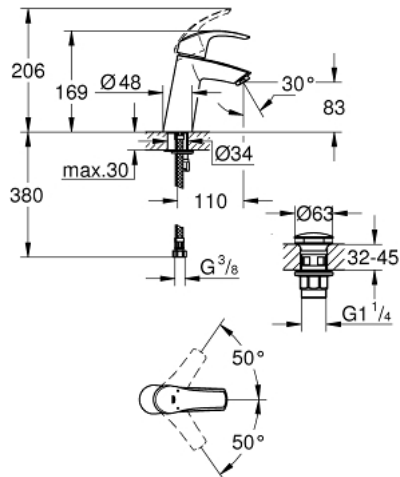

23 923 002 **EUROSMART SINGLE-LEVER BASIN MIXER 1/2"**  
**M-SIZE**

**PRODUCT DESCRIPTION**

- Colour: chrome
- single hole installation
- metal lever
- GROHE SilkMove 28 mm ceramic cartridge
- temperature limiter
- GROHE LongLife finish
- GROHE EcoJoy - less water, perfect flow
- maximum flow rate (at 3 bar): 5 l/min
- GROHE FastFixation installation system
- smooth body with push-open waste set 1 1/4"
- flexible connection hoses

23 923 002 **EUROSMART SINGLE-LEVER BASIN MIXER 1/2"**  
**M-SIZE**

**SELECT SPARE PART:** , February 2019 – now

- 1: Lever (Spare part-nr. 46859000)
- 2: Fitting ring (Spare part-nr. 46715000)
- 3: Cartridge (Spare part-nr. 46580000)
- 4: Mousseur (Spare part-nr. 48159000)
- 5: Shank mounting kit (Spare part-nr. 46249000)
- 6: Waste set with push-open plug (Spare part-nr. 65807000)
- 7: Mounting wrench (Spare part-nr. 19017000)\*