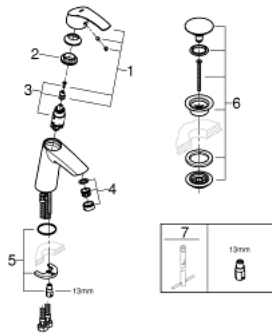

23 923 002 **EUROSMART SINGLE-LEVER BASIN MIXER 1/2"**  
**M-SIZE**

**PRODUCT DESCRIPTION**

- Colour: chrome
- single hole installation
- metal lever
- GROHE SilkMove 28 mm ceramic cartridge
- temperature limiter
- GROHE LongLife finish
- GROHE EcoJoy - less water, perfect flow
- maximum flow rate (at 3 bar): 5 l/min
- GROHE FastFixation installation system
- smooth body with push-open waste set 1 1/4"
- flexible connection hoses

23 923 002 **EUROSMART SINGLE-LEVER BASIN MIXER 1/2"**  
**M-SIZE**

**SELECT SPARE PART:** , February 2019 – now

- 1: Lever (Spare part-nr. 46859000)
- 2: Fitting ring (Spare part-nr. 46715000)
- 3: Cartridge (Spare part-nr. 46580000)
- 4: Mousseur (Spare part-nr. 48159000)
- 5: Shank mounting kit (Spare part-nr. 46249000)
- 6: Waste set with push-open plug (Spare part-nr. 65807000)
- 7: Mounting wrench (Spare part-nr. 19017000)\*