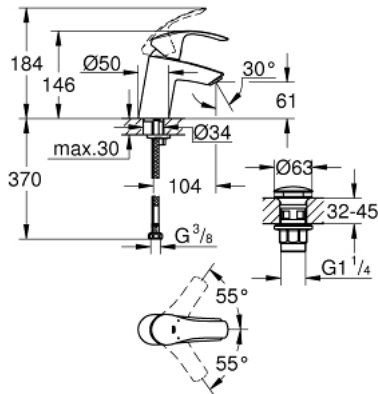

23 922 002 **EUROSMART SINGLE-LEVER BASIN MIXER**  
**S-SIZE**

**PRODUCT DESCRIPTION**

- Colour: chrome
- single hole installation
- metal lever
- GROHE SilkMove 35 mm ceramic cartridge
- adjustable flow rate limiter
- temperature limiter
- GROHE LongLife finish
- GROHE EcoJoy - less water, perfect flow
- maximum flow rate (at 3 bar): 5 l/min
- GROHE FastFixation installation system
- smooth body with push-open waste set 1 1/4"
- flexible connection hoses

## 23 922 002 EUROSMART SINGLE-LEVER BASIN MIXER S-SIZE

### SELECT SPARE PART: , February 2019 – now

- 1: Lever (Spare part-nr. 46897000)
- 2: Shield (Spare part-nr. 46492000)
- 3: Screw coupling (Spare part-nr. 46460000)
- 4: Cartridge (Spare part-nr. 46374000)
- 5: Mousseur (Spare part-nr. 48159000)
- 6: Shank mounting kit (Spare part-nr. 46671000)
- 7: Waste set with push-open plug (Spare part-nr. 65807000)
- 8: Socket spanner (Spare part-nr. 19332000)\*
- 9: Mounting wrench (Spare part-nr. 19017000)\*