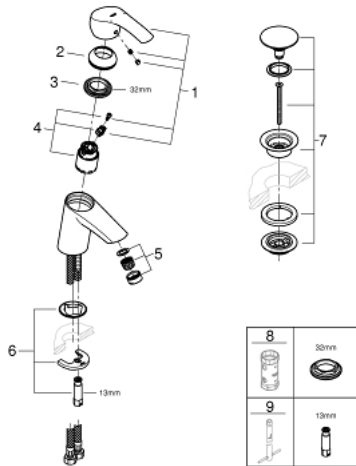

23 922 002 **EUROSMART SINGLE-LEVER BASIN MIXER**  
**S-SIZE**

**PRODUCT DESCRIPTION**

- Colour: chrome
- single hole installation
- metal lever
- GROHE SilkMove 35 mm ceramic cartridge
- adjustable flow rate limiter
- temperature limiter
- GROHE LongLife finish
- GROHE EcoJoy - less water, perfect flow
- maximum flow rate (at 3 bar): 5 l/min
- GROHE FastFixation installation system
- smooth body with push-open waste set 1 1/4"
- flexible connection hoses

## 23 922 002 EUROSMART SINGLE-LEVER BASIN MIXER S-SIZE

### SELECT SPARE PART: , February 2019 – now

- 1: Lever (Spare part-nr. 46897000)
- 2: Shield (Spare part-nr. 46492000)
- 3: Screw coupling (Spare part-nr. 46460000)
- 4: Cartridge (Spare part-nr. 46374000)
- 5: Mousseur (Spare part-nr. 48159000)
- 6: Shank mounting kit (Spare part-nr. 46671000)
- 7: Waste set with push-open plug (Spare part-nr. 65807000)
- 8: Socket spanner (Spare part-nr. 19332000)\*
- 9: Mounting wrench (Spare part-nr. 19017000)\*