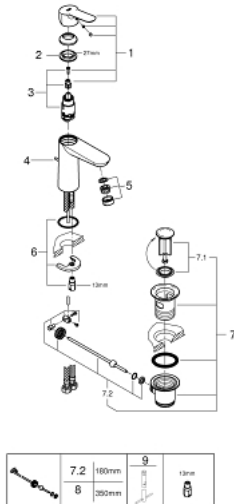

23 822 000 **BAUEDGE SINGLE-LEVER BASIN MIXER 1/2"**
M-SIZE

SELECT SPARE PART: , March 2017 – now

- 1: Lever (Spare part-nr. 46697000)
- 2: Fitting ring (Spare part-nr. 46715000)
- 3: Cartridge (Spare part-nr. 46580000)
- 4: Pop-up rod (Spare part-nr. 46739000)
- 5: Mousseur (Spare part-nr. 48159000)
- 6: Shank mounting kit (Spare part-nr. 46249000)
- 7: Pop-up waste set 1 1/4" (Spare part-nr. 28910000)
- 7.1: Plug (Spare part-nr. 07182000)
- 7.2: Eccentric rod (Spare part-nr. 07052000)
- 8: Eccentric rod (Spare part-nr. 07341000)*
- 9: Mounting wrench (Spare part-nr. 19017000)*