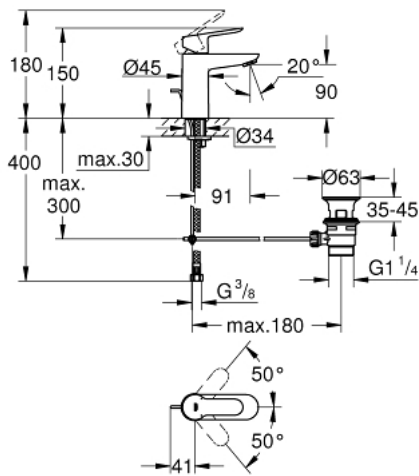

23 802 000 BAUEDGE SINGLE-LEVER BASIN MIXER S-SIZE

PRODUCT DESCRIPTION

- Colour: chrome
- single hole installation
- metal lever
- GROHE SilkMove 28 mm ceramic cartridge
- with temperature limiter
- GROHE LongLife finish
- GROHE EcoJoy - less water, perfect flow
- maximum flow rate (at 3 bar): 5 l/min
- rapid installation system
- plastic pop-up waste set 1 1/4"
- flexible connection hoses

23 802 000 BAUEDGE SINGLE-LEVER BASIN MIXER S-SIZE

SELECT SPARE PART: , November 2016 – now

- 1: Lever (Spare part-nr. 46697000)
- 2: Fitting ring (Spare part-nr. 46715000)
- 3: Cartridge (Spare part-nr. 46580000)
- 4: Pop-up rod (Spare part-nr. 46739000)
- 5: Mousseur (Spare part-nr. 48159000)
- 6: Shank mounting kit (Spare part-nr. 46249000)
- 7: Pop-up waste set 1 1/4" (Spare part-nr. 28910000)
- 7.1: Plug (Spare part-nr. 07182000)
- 7.2: Eccentric rod (Spare part-nr. 07052000)
- 8: Eccentric rod (Spare part-nr. 07341000)*
- 9: Mounting wrench (Spare part-nr. 19017000)*