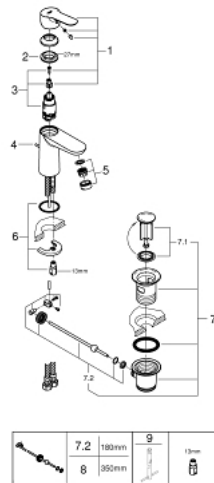

23 802 000 BAUEDGE SINGLE-LEVER BASIN MIXER S-SIZE

PRODUCT DESCRIPTION

- Colour: chrome
- single hole installation
- metal lever
- GROHE SilkMove 28 mm ceramic cartridge
- with temperature limiter
- GROHE LongLife finish
- GROHE EcoJoy - less water, perfect flow
- maximum flow rate (at 3 bar): 5 l/min
- rapid installation system
- plastic pop-up waste set 1 1/4"
- flexible connection hoses

23 802 000 BAUEDGE SINGLE-LEVER BASIN MIXER S-SIZE

SELECT SPARE PART: , November 2016 – now

- 1: Lever (Spare part-nr. 46697000)
- 2: Fitting ring (Spare part-nr. 46715000)
- 3: Cartridge (Spare part-nr. 46580000)
- 4: Pop-up rod (Spare part-nr. 46739000)
- 5: Mousseur (Spare part-nr. 48159000)
- 6: Shank mounting kit (Spare part-nr. 46249000)
- 7: Pop-up waste set 1 1/4" (Spare part-nr. 28910000)
- 7.1: Plug (Spare part-nr. 07182000)
- 7.2: Eccentric rod (Spare part-nr. 07052000)
- 8: Eccentric rod (Spare part-nr. 07341000)*
- 9: Mounting wrench (Spare part-nr. 19017000)*