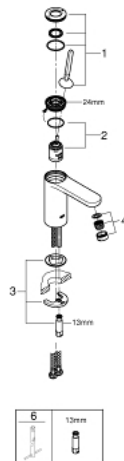

23 800 000 **GET SINGLE-LEVER BASIN MIXER 1/2"**
M-SIZE

PRODUCT DESCRIPTION

- Colour: chrome
- single hole installation
- metal lever
- GROHE FeatherControl Joystick cartridge
- GROHE LongLife finish
- GROHE EcoJoy - less water, perfect flow
- GROHE SpeedClean mousseur 5.7 l/min
- smooth body
- waste set with push-open plug
- flexible connection hoses
- GROHE FastFixation installation system
- GROHE QuickTool included

23 800 000 **GET SINGLE-LEVER BASIN MIXER 1/2"**
M-SIZE

SELECT SPARE PART: , September 2016 – now

- 1: Lever (Spare part-nr. 46906000)
 - 2: Cartridge (Spare part-nr. 46907000)
 - 3: Shank mounting kit (Spare part-nr. 46671000)
 - 4: Mousseur (Spare part-nr. 48159000)
 - 5: Mounting wrench (Spare part-nr. 19017000)*
- * Optional accessories