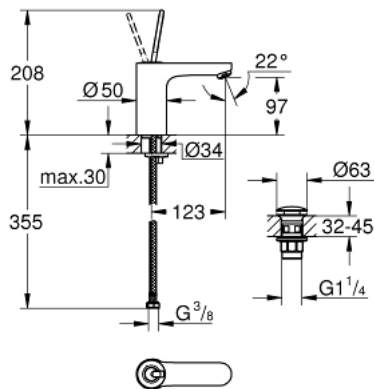

23 800 000 **GET SINGLE-LEVER BASIN MIXER 1/2"**
M-SIZE

PRODUCT DESCRIPTION

- Colour: chrome
- single hole installation
- metal lever
- GROHE FeatherControl Joystick cartridge
- GROHE LongLife finish
- GROHE EcoJoy - less water, perfect flow
- GROHE SpeedClean mousseur 5.7 l/min
- smooth body
- waste set with push-open plug
- flexible connection hoses
- GROHE FastFixation installation system
- GROHE QuickTool included

23 800 000 **GET SINGLE-LEVER BASIN MIXER 1/2"**
M-SIZE

SELECT SPARE PART: , September 2016 – now

- 1: Lever (Spare part-nr. 46906000)
 - 2: Cartridge (Spare part-nr. 46907000)
 - 3: Shank mounting kit (Spare part-nr. 46671000)
 - 4: Mousseur (Spare part-nr. 48159000)
 - 5: Mounting wrench (Spare part-nr. 19017000)*
- * Optional accessories