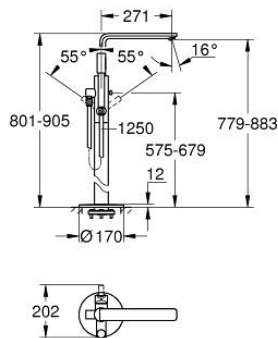

23 792 EN1 LINEARE SINGLE-LEVER BATH MIXER 1/2" FLOOR MOUNTED

PRODUCT DESCRIPTION

- Colour: Brushed nickel
- for use with rough-in set 45 984
- without roughing-in-set
- GROHE SilkMove 35 mm ceramic cartridge
- with temperature limiter
- GROHE LongLife finish
- automatic diverter: bath/shower
- swivel spout with mousseur and stop limiter
- projection 271 mm
- integrated non-return valve in the shower outlet 1/2"
- with shower holder
- metal stick hand shower
- shower hose 1250 mm
- protected against backflow
- min. recommended pressure 1.0 bar

23 792 EN1 LINEARE SINGLE-LEVER BATH MIXER 1/2" FLOOR MOUNTED

SELECT SPARE PART: , September 2016 – now

- 1: Lever (Spare part-nr. 46983EN0)
- 2: Cartridge (Spare part-nr. 46374000)
- 3: Mousseur (Spare part-nr. 13941EN0)
- 4: Dirt strainer (Spare part-nr. 0700200M)
- 5: Diverter knob (Spare part-nr. 64989EN0)
- 6: Diverter (Spare part-nr. 65655EN0)
- 7: Non-return valve (Spare part-nr. 08565000)