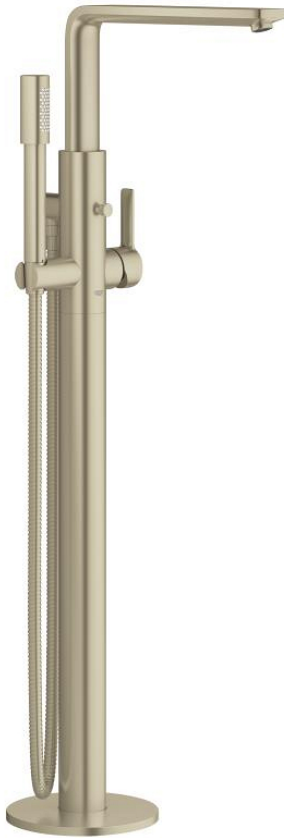

23 792 EN1 LINEARE SINGLE-LEVER BATH MIXER 1/2" FLOOR MOUNTED

PRODUCT DESCRIPTION

- Colour: Brushed nickel
- for use with rough-in set 45 984
- without roughing-in-set
- GROHE SilkMove 35 mm ceramic cartridge
- with temperature limiter
- GROHE LongLife finish
- automatic diverter: bath/shower
- swivel spout with mousseur and stop limiter
- projection 271 mm
- integrated non-return valve in the shower outlet 1/2"
- with shower holder
- metal stick hand shower
- shower hose 1250 mm
- protected against backflow
- min. recommended pressure 1.0 bar

23 792 EN1 LINEARE SINGLE-LEVER BATH MIXER 1/2" FLOOR MOUNTED

SELECT SPARE PART: , September 2016 – now

- 1: Lever (Spare part-nr. 46983EN0)
- 2: Cartridge (Spare part-nr. 46374000)
- 3: Mousseur (Spare part-nr. 13941EN0)
- 4: Dirt strainer (Spare part-nr. 0700200M)
- 5: Diverter knob (Spare part-nr. 64989EN0)
- 6: Diverter (Spare part-nr. 65655EN0)
- 7: Non-return valve (Spare part-nr. 08565000)