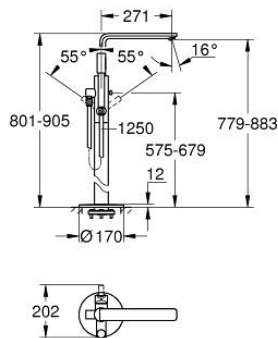

23 792 DC1 LINEARE SINGLE-LEVER BATH MIXER 1/2" FLOOR MOUNTED

PRODUCT DESCRIPTION

- Colour: Supersteel
- for use with rough-in set 45 984
- without roughing-in-set
- GROHE SilkMove 35 mm ceramic cartridge
- with temperature limiter
- GROHE LongLife finish
- automatic diverter: bath/shower
- swivel spout with mousseur and stop limiter
- projection 271 mm
- integrated non-return valve in the shower outlet 1/2"
- with shower holder
- metal stick hand shower
- shower hose 1250 mm
- protected against backflow
- min. recommended pressure 1.0 bar

23 792 DC1 LINEARE SINGLE-LEVER BATH MIXER 1/2" FLOOR MOUNTED

SELECT SPARE PART: , September 2016 – now

- 1: Lever (Spare part-nr. 46983DC0)
- 2: Cartridge (Spare part-nr. 46374000)
- 3: Mousseur (Spare part-nr. 13941DC0)
- 4: Dirt strainer (Spare part-nr. 0700200M)
- 5: Diverter knob (Spare part-nr. 64989DC0)
- 6: Diverter (Spare part-nr. 65655DC0)
- 7: Non-return valve (Spare part-nr. 08565000)