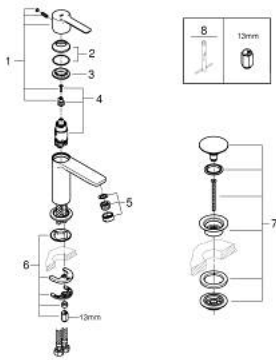

## 23 791 DC1 LINEARE SINGLE-LEVER BASIN MIXER XS-SIZE

### PRODUCT DESCRIPTION

- Colour: Supersteel
- single hole installation
- metal lever
- GROHE SilkMove 28 mm ceramic cartridge
- with temperature limiter
- GROHE LongLife finish
- GROHE EcoJoy - less water, perfect flow
- maximum flow rate (at 3 bar): 5 l/min
- SpeedClean mousseur
- GROHE FastFixation Plus installation system
- smooth body with push-open waste set 1 1/4"
- flexible connection hoses

### SELECT SPARE PART: , September 2016 – now

- 1: Lever (Spare part-nr. 46980DC0)
  - 2: Shield (Spare part-nr. 46581DC0)
  - 3: Fitting ring (Spare part-nr. 07419000)
  - 4: Cartridge (Spare part-nr. 46580000)
  - 5: Mousseur (Spare part-nr. 48159DC0)
  - 6: Shank mounting kit (Spare part-nr. 46645000)
  - 7: Waste set with push-open plug (Spare part-nr. 65807DC0)
  - 8: Mounting wrench (Spare part-nr. 19017000)\*
- \* Optional accessories