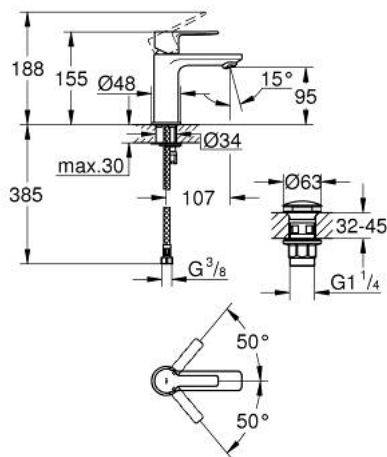

## 23 791 DC1 LINEARE SINGLE-LEVER BASIN MIXER XS-SIZE

### PRODUCT DESCRIPTION

- Colour: Supersteel
- single hole installation
- metal lever
- GROHE SilkMove 28 mm ceramic cartridge
- with temperature limiter
- GROHE LongLife finish
- GROHE EcoJoy - less water, perfect flow
- maximum flow rate (at 3 bar): 5 l/min
- SpeedClean mousseur
- GROHE FastFixation Plus installation system
- smooth body with push-open waste set 1 1/4"
- flexible connection hoses

### SELECT SPARE PART: , September 2016 – now

- 1: Lever (Spare part-nr. 46980DC0)
  - 2: Shield (Spare part-nr. 46581DC0)
  - 3: Fitting ring (Spare part-nr. 07419000)
  - 4: Cartridge (Spare part-nr. 46580000)
  - 5: Mousseur (Spare part-nr. 48159DC0)
  - 6: Shank mounting kit (Spare part-nr. 46645000)
  - 7: Waste set with push-open plug (Spare part-nr. 65807DC0)
  - 8: Mounting wrench (Spare part-nr. 19017000)\*
- \* Optional accessories