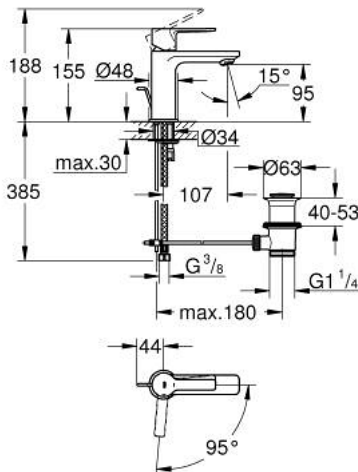

## 23 790 001 LINEARE SINGLE-LEVER BASIN MIXER XS-SIZE

### PRODUCT DESCRIPTION

- Colour: chrome
- single hole installation
- metal lever
- GROHE SilkMove 28 mm ceramic cartridge
- EcoMode - cold water flow in mid-lever position saves energy
- with temperature limiter
- GROHE LongLife finish
- GROHE EcoJoy - less water, perfect flow
- maximum flow rate (at 3 bar): 5 l/min
- SpeedClean mousseur
- GROHE FastFixation Plus installation system
- pop-up waste set 1 1/4"
- flexible connection hoses

### SELECT SPARE PART: , July 2016 – now

- 1: Lever (Spare part-nr. 46981000)
- 2: Shield (Spare part-nr. 46581000)
- 3: Fitting ring (Spare part-nr. 07419000)
- 4: Cartridge (Spare part-nr. 46580000)
- 5: Mousseur (Spare part-nr. 48159000)
- 6: Pop-up rod (Spare part-nr. 46739000)
- 7: Shank mounting kit (Spare part-nr. 46645000)
- 8: Pop-up waste set 1 1/4" (Spare part-nr. 28910000)
- 8.1: Plug (Spare part-nr. 07182000)
- 8.2: Eccentric rod (Spare part-nr. 07052000)
- 9: Mounting wrench (Spare part-nr. 19017000)\*
- 10: Eccentric rod (Spare part-nr. 07341000)\*