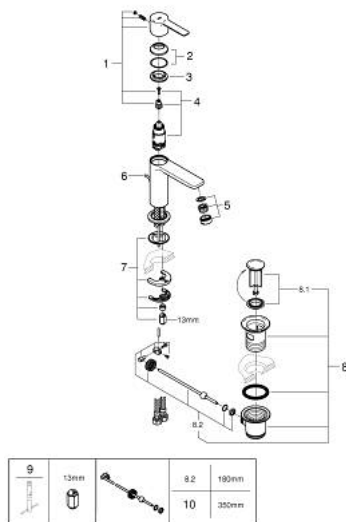

## 23 790 001 LINEARE SINGLE-LEVER BASIN MIXER XS-SIZE

### PRODUCT DESCRIPTION

- Colour: chrome
- single hole installation
- metal lever
- GROHE SilkMove 28 mm ceramic cartridge
- EcoMode - cold water flow in mid-lever position saves energy
- with temperature limiter
- GROHE LongLife finish
- GROHE EcoJoy - less water, perfect flow
- maximum flow rate (at 3 bar): 5 l/min
- SpeedClean mousseur
- GROHE FastFixation Plus installation system
- pop-up waste set 1 1/4"
- flexible connection hoses

### SELECT SPARE PART: , July 2016 – now

- 1: Lever (Spare part-nr. 46981000)
- 2: Shield (Spare part-nr. 46581000)
- 3: Fitting ring (Spare part-nr. 07419000)
- 4: Cartridge (Spare part-nr. 46580000)
- 5: Mousseur (Spare part-nr. 48159000)
- 6: Pop-up rod (Spare part-nr. 46739000)
- 7: Shank mounting kit (Spare part-nr. 46645000)
- 8: Pop-up waste set 1 1/4" (Spare part-nr. 28910000)
- 8.1: Plug (Spare part-nr. 07182000)
- 8.2: Eccentric rod (Spare part-nr. 07052000)
- 9: Mounting wrench (Spare part-nr. 19017000)\*
- 10: Eccentric rod (Spare part-nr. 07341000)\*