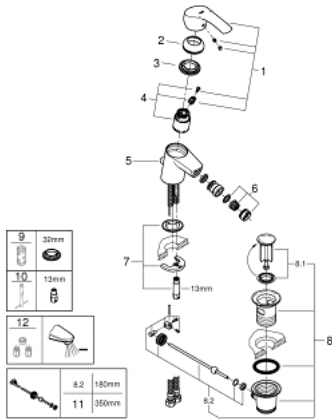

## 23 789 002 EUROSMART SINGLE-LEVER BIDET MIXER S-SIZE

### PRODUCT DESCRIPTION

- Colour: chrome
- single hole installation
- metal lever
- GROHE SilkMove 35 mm ceramic cartridge
- adjustable flow rate limiter
- with temperature limiter
- GROHE LongLife finish
- GROHE EcoJoy - less water, perfect flow
- maximum flow rate (at 3 bar): 3.8 l/min
- GROHE FastFixation installation system
- with ball joint
- pop-up waste set 1 1/4"
- flexible connection hoses

23 789 002 **EUROSMART SINGLE-LEVER BIDET MIXER**  
**S-SIZE**

**SELECT SPARE PART:** , June 2016 – now

- 1: Lever (Spare part-nr. 46897000)
  - 2: Shield (Spare part-nr. 46492000)
  - 3: Screw coupling (Spare part-nr. 46460000)
  - 4: Cartridge (Spare part-nr. 46374000)
  - 5: Pop-up rod (Spare part-nr. 06329000)
  - 6: Flow straightener (Spare part-nr. 42406000)
  - 7: Shank mounting kit (Spare part-nr. 46671000)
  - 8: Pop-up waste set 1 1/4" (Spare part-nr. 28910000)
  - 8.1: Plug (Spare part-nr. 07182000)
  - 8.2: Eccentric rod (Spare part-nr. 07052000)
  - 9: Socket spanner (Spare part-nr. 19332000)\*
  - 10: Mounting wrench (Spare part-nr. 19017000)\*
  - 11: Eccentric rod (Spare part-nr. 07341000)\*
  - 12: Water saving set (Spare part-nr. 48186000)\*
- \* Optional accessories