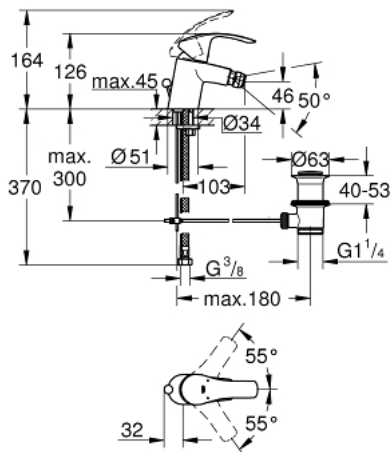

## 23 789 002 EUROSMART SINGLE-LEVER BIDET MIXER S-SIZE

### PRODUCT DESCRIPTION

- Colour: chrome
- single hole installation
- metal lever
- GROHE SilkMove 35 mm ceramic cartridge
- adjustable flow rate limiter
- with temperature limiter
- GROHE LongLife finish
- GROHE EcoJoy - less water, perfect flow
- maximum flow rate (at 3 bar): 3.8 l/min
- GROHE FastFixation installation system
- with ball joint
- pop-up waste set 1 1/4"
- flexible connection hoses

23 789 002 **EUROSMART SINGLE-LEVER BIDET MIXER**  
**S-SIZE**

**SELECT SPARE PART:** , June 2016 – now

- 1: Lever (Spare part-nr. 46897000)
  - 2: Shield (Spare part-nr. 46492000)
  - 3: Screw coupling (Spare part-nr. 46460000)
  - 4: Cartridge (Spare part-nr. 46374000)
  - 5: Pop-up rod (Spare part-nr. 06329000)
  - 6: Flow straightener (Spare part-nr. 42406000)
  - 7: Shank mounting kit (Spare part-nr. 46671000)
  - 8: Pop-up waste set 1 1/4" (Spare part-nr. 28910000)
  - 8.1: Plug (Spare part-nr. 07182000)
  - 8.2: Eccentric rod (Spare part-nr. 07052000)
  - 9: Socket spanner (Spare part-nr. 19332000)\*
  - 10: Mounting wrench (Spare part-nr. 19017000)\*
  - 11: Eccentric rod (Spare part-nr. 07341000)\*
  - 12: Water saving set (Spare part-nr. 48186000)\*
- \* Optional accessories