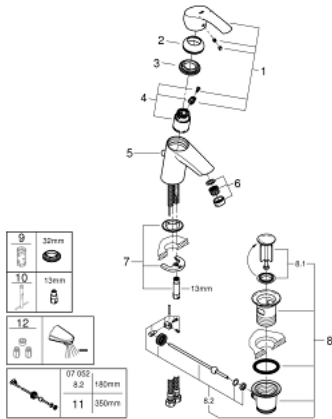

23 788 002 **EUROSMART SINGLE-LEVER BASIN MIXER**
S-SIZE

SELECT SPARE PART: , June 2016 – now

- 1: Lever (Spare part-nr. 46897000)
 - 2: Shield (Spare part-nr. 46492000)
 - 3: Screw coupling (Spare part-nr. 46460000)
 - 4: Cartridge (Spare part-nr. 46374000)
 - 5: Pop-up rod (Spare part-nr. 06329000)
 - 6: Flow straightener (Spare part-nr. 42406000)
 - 7: Shank mounting kit (Spare part-nr. 46671000)
 - 8: Pop-up waste set 1 1/4" (Spare part-nr. 28910000)
 - 8.1: Plug (Spare part-nr. 07182000)
 - 8.2: Eccentric rod (Spare part-nr. 07052000)
 - 9: Socket spanner (Spare part-nr. 19332000)*
 - 10: Mounting wrench (Spare part-nr. 19017000)*
 - 11: Eccentric rod (Spare part-nr. 07341000)
 - 12: Water saving set (Spare part-nr. 48186000)*
- * Optional accessories