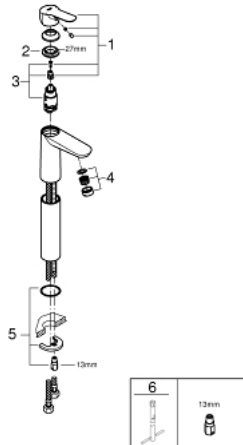

23 761 000 **BAUEDGE SINGLE-LEVER BASIN MIXER 1/2"**
XL-SIZE

PRODUCT DESCRIPTION

- Colour: chrome
- single hole installation
- for free-standing basins
- metal lever
- GROHE SmoothControl 28 mm ceramic cartridge
- GROHE LongLife finish
- GROHE EcoJoy - less water, perfect flow
- maximum flow rate (at 3 bar): 5 l/min
- rapid installation system
- smooth body
- flexible connection hoses

23 761 000 **BAUEDGE SINGLE-LEVER BASIN MIXER 1/2"**
XL-SIZE

SELECT SPARE PART: , May 2016 – now

- 1: Lever (Spare part-nr. 46697000)
 - 2: Fitting ring (Spare part-nr. 46715000)
 - 3: Cartridge (Spare part-nr. 46580000)
 - 4: Mousseur (Spare part-nr. 48159000)
 - 5: Shank mounting kit (Spare part-nr. 46249000)
 - 6: Mounting wrench (Spare part-nr. 19017000)*
- * Optional accessories