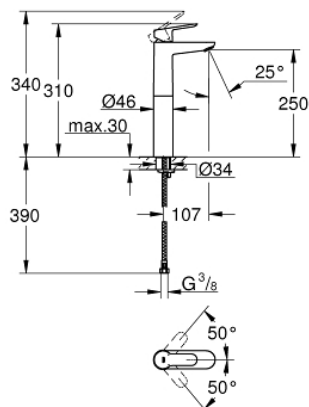

23 761 000 **BAUEDGE SINGLE-LEVER BASIN MIXER 1/2"**
XL-SIZE

PRODUCT DESCRIPTION

- Colour: chrome
- single hole installation
- for free-standing basins
- metal lever
- GROHE SmoothControl 28 mm ceramic cartridge
- GROHE LongLife finish
- GROHE EcoJoy - less water, perfect flow
- maximum flow rate (at 3 bar): 5 l/min
- rapid installation system
- smooth body
- flexible connection hoses

23 761 000 **BAUEDGE SINGLE-LEVER BASIN MIXER 1/2"**
XL-SIZE

SELECT SPARE PART: , May 2016 – now

- 1: Lever (Spare part-nr. 46697000)
 - 2: Fitting ring (Spare part-nr. 46715000)
 - 3: Cartridge (Spare part-nr. 46580000)
 - 4: Mousseur (Spare part-nr. 48159000)
 - 5: Shank mounting kit (Spare part-nr. 46249000)
 - 6: Mounting wrench (Spare part-nr. 19017000)*
- * Optional accessories