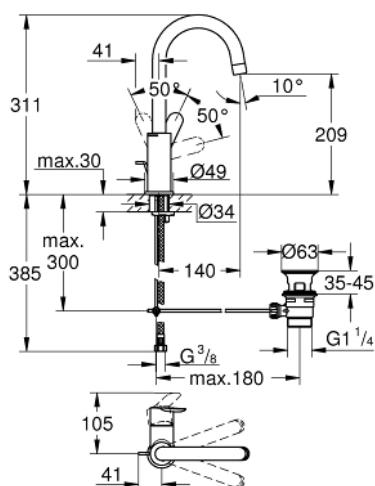

23 760 000 **BAUEDGE SINGLE-LEVER BASIN MIXER 1/2"**
L-SIZE

PRODUCT DESCRIPTION

- Colour: chrome
- single hole installation
- metal lever
- GROHE SmoothControl 28 mm ceramic cartridge
- GROHE LongLife finish
- GROHE EcoJoy - less water, perfect flow
- maximum flow rate (at 3 bar): 5 l/min
- rapid installation system
- swivel tubular spout
- plastic pop-up waste set 1 1/4"
- flexible connection hoses

23 760 000 **BAUEDGE SINGLE-LEVER BASIN MIXER 1/2"**
L-SIZE

SELECT SPARE PART: , December 2018 – now

- 1: Lever (Spare part-nr. 46812000)
- 2: Shield (Spare part-nr. 46581000)
- 3: Fitting ring (Spare part-nr. 46715000)
- 4: Cartridge (Spare part-nr. 46580000)
- 5: Mousseur (Spare part-nr. 13935000)
- 6: Safety ring (Spare part-nr. 4825700M)
- 7: Pop-up rod (Spare part-nr. 46739000)
- 8: Shank mounting kit (Spare part-nr. 46249000)
- 9: Pop-up waste set 1 1/4" (Spare part-nr. 28910000)
- 9.1: Plug (Spare part-nr. 07182000)
- 9.2: Eccentric rod (Spare part-nr. 07052000)
- 10: Eccentric rod (Spare part-nr. 07341000)*
- 11: Mounting wrench (Spare part-nr. 19017000)*