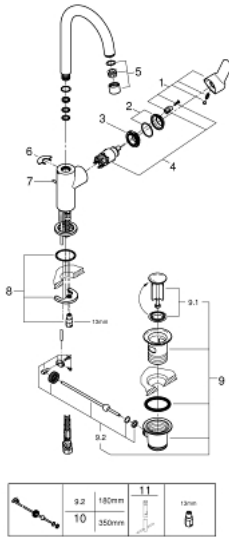

23 760 000 **BAUEDGE SINGLE-LEVER BASIN MIXER 1/2"**
L-SIZE

PRODUCT DESCRIPTION

- Colour: chrome
- single hole installation
- metal lever
- GROHE SmoothControl 28 mm ceramic cartridge
- GROHE LongLife finish
- GROHE EcoJoy - less water, perfect flow
- maximum flow rate (at 3 bar): 5 l/min
- rapid installation system
- swivel tubular spout
- plastic pop-up waste set 1 1/4"
- flexible connection hoses

23 760 000 **BAUEDGE SINGLE-LEVER BASIN MIXER 1/2"**
L-SIZE

SELECT SPARE PART: , December 2018 – now

- 1: Lever (Spare part-nr. 46812000)
- 2: Shield (Spare part-nr. 46581000)
- 3: Fitting ring (Spare part-nr. 46715000)
- 4: Cartridge (Spare part-nr. 46580000)
- 5: Mousseur (Spare part-nr. 13935000)
- 6: Safety ring (Spare part-nr. 4825700M)
- 7: Pop-up rod (Spare part-nr. 46739000)
- 8: Shank mounting kit (Spare part-nr. 46249000)
- 9: Pop-up waste set 1 1/4" (Spare part-nr. 28910000)
- 9.1: Plug (Spare part-nr. 07182000)
- 9.2: Eccentric rod (Spare part-nr. 07052000)
- 10: Eccentric rod (Spare part-nr. 07341000)*
- 11: Mounting wrench (Spare part-nr. 19017000)*