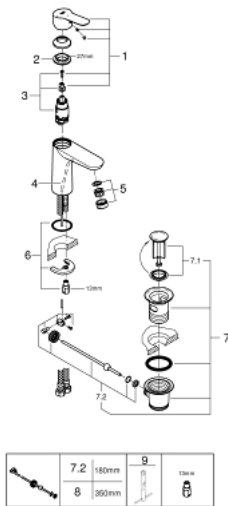

23 759 000 **BAUEDGE SINGLE-LEVER BASIN MIXER 1/2"**
M-SIZE

PRODUCT DESCRIPTION

- Colour: chrome
- single hole installation
- metal lever
- GROHE SmoothControl 28 mm ceramic cartridge
- EcoMode - cold water flow in mid-lever position saves energy
- with integrated temperature limiter
- GROHE LongLife finish
- GROHE EcoJoy - less water, perfect flow
- maximum flow rate (at 3 bar): 5 l/min
- rapid installation system
- plastic pop-up waste set 1 1/4"
- flexible connection hoses

23 759 000 **BAUEDGE SINGLE-LEVER BASIN MIXER 1/2"**
M-SIZE

SELECT SPARE PART: , May 2016 – now

- 1: Lever (Spare part-nr. 46923000)
- 2: Fitting ring (Spare part-nr. 46715000)
- 3: Cartridge (Spare part-nr. 46580000)
- 4: Pop-up rod (Spare part-nr. 46739000)
- 5: Mousseur (Spare part-nr. 48159000)
- 6: Shank mounting kit (Spare part-nr. 46249000)
- 7: Pop-up waste set 1 1/4" (Spare part-nr. 28910000)
- 7.1: Plug (Spare part-nr. 07182000)
- 7.2: Eccentric rod (Spare part-nr. 07052000)
- 8: Eccentric rod (Spare part-nr. 07341000)*
- 9: Mounting wrench (Spare part-nr. 19017000)*