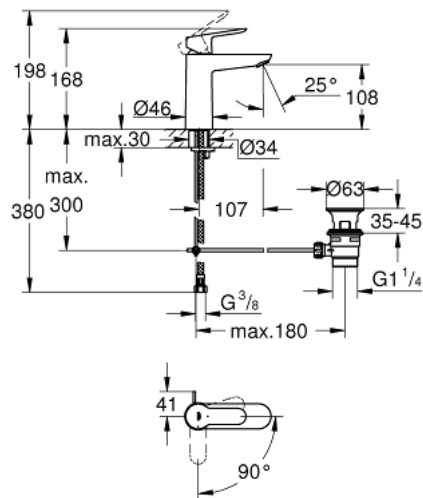

23 759 000 **BAUEDGE SINGLE-LEVER BASIN MIXER 1/2"**
M-SIZE

PRODUCT DESCRIPTION

- Colour: chrome
- single hole installation
- metal lever
- GROHE SmoothControl 28 mm ceramic cartridge
- EcoMode - cold water flow in mid-lever position saves energy
- with integrated temperature limiter
- GROHE LongLife finish
- GROHE EcoJoy - less water, perfect flow
- maximum flow rate (at 3 bar): 5 l/min
- rapid installation system
- plastic pop-up waste set 1 1/4"
- flexible connection hoses

23 759 000 **BAUEDGE SINGLE-LEVER BASIN MIXER 1/2"**
M-SIZE

SELECT SPARE PART: , May 2016 – now

- 1: Lever (Spare part-nr. 46923000)
- 2: Fitting ring (Spare part-nr. 46715000)
- 3: Cartridge (Spare part-nr. 46580000)
- 4: Pop-up rod (Spare part-nr. 46739000)
- 5: Mousseur (Spare part-nr. 48159000)
- 6: Shank mounting kit (Spare part-nr. 46249000)
- 7: Pop-up waste set 1 1/4" (Spare part-nr. 28910000)
- 7.1: Plug (Spare part-nr. 07182000)
- 7.2: Eccentric rod (Spare part-nr. 07052000)
- 8: Eccentric rod (Spare part-nr. 07341000)*
- 9: Mounting wrench (Spare part-nr. 19017000)*