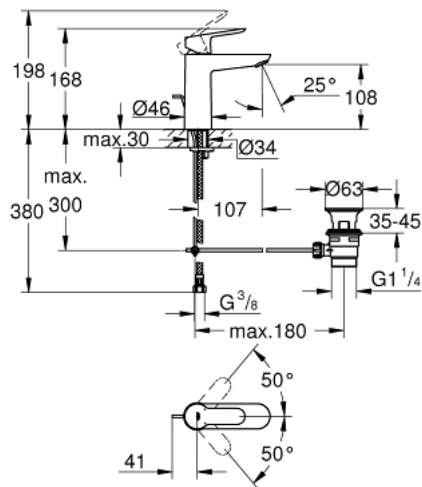

23 758 000 **BAUEDGE SINGLE-LEVER BASIN MIXER 1/2"**
M-SIZE

PRODUCT DESCRIPTION

- Colour: chrome
- single hole installation
- metal lever
- GROHE SmoothControl 28 mm ceramic cartridge
- GROHE LongLife finish
- GROHE EcoJoy - less water, perfect flow
- maximum flow rate (at 3 bar): 5 l/min
- rapid installation system
- plastic pop-up waste set 1 1/4"
- flexible connection hoses

23 758 000 **BAUEDGE SINGLE-LEVER BASIN MIXER 1/2"**
M-SIZE

SELECT SPARE PART: , May 2016 – now

- 1: Lever (Spare part-nr. 46697000)
- 2: Fitting ring (Spare part-nr. 46715000)
- 3: Cartridge (Spare part-nr. 46580000)
- 4: Pop-up rod (Spare part-nr. 46739000)
- 5: Mousseur (Spare part-nr. 48159000)
- 6: Shank mounting kit (Spare part-nr. 46249000)
- 7: Pop-up waste set 1 1/4" (Spare part-nr. 28910000)
- 7.1: Plug (Spare part-nr. 07182000)
- 7.2: Eccentric rod (Spare part-nr. 07052000)
- 8: Eccentric rod (Spare part-nr. 07341000)*
- 9: Mounting wrench (Spare part-nr. 19017000)*