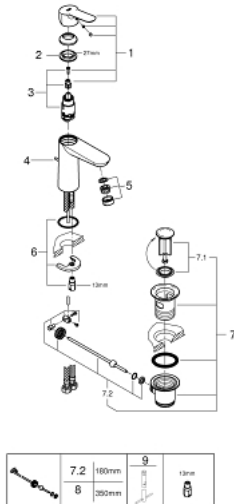

23 758 000 **BAUEDGE SINGLE-LEVER BASIN MIXER 1/2"**
M-SIZE

PRODUCT DESCRIPTION

- Colour: chrome
- single hole installation
- metal lever
- GROHE SmoothControl 28 mm ceramic cartridge
- GROHE LongLife finish
- GROHE EcoJoy - less water, perfect flow
- maximum flow rate (at 3 bar): 5 l/min
- rapid installation system
- plastic pop-up waste set 1 1/4"
- flexible connection hoses

23 758 000 **BAUEDGE SINGLE-LEVER BASIN MIXER 1/2"**
M-SIZE

SELECT SPARE PART: , May 2016 – now

- 1: Lever (Spare part-nr. 46697000)
- 2: Fitting ring (Spare part-nr. 46715000)
- 3: Cartridge (Spare part-nr. 46580000)
- 4: Pop-up rod (Spare part-nr. 46739000)
- 5: Mousseur (Spare part-nr. 48159000)
- 6: Shank mounting kit (Spare part-nr. 46249000)
- 7: Pop-up waste set 1 1/4" (Spare part-nr. 28910000)
- 7.1: Plug (Spare part-nr. 07182000)
- 7.2: Eccentric rod (Spare part-nr. 07052000)
- 8: Eccentric rod (Spare part-nr. 07341000)*
- 9: Mounting wrench (Spare part-nr. 19017000)*