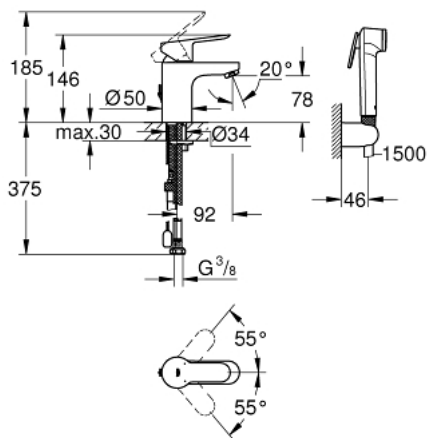

23 757 000 BAUEDGE SINGLE-LEVER BASIN MIXER S-SIZE

PRODUCT DESCRIPTION

- Colour: chrome
- single hole installation
- metal lever
- GROHE SmoothControl 35 mm ceramic cartridge
- adjustable flow rate limiter
- optional temperature limiter ref. no. 46 375 000
- GROHE LongLife finish
- GROHE EcoJoy - less water, perfect flow
- maximum flow rate (at 3 bar): 5 l/min
- rapid installation system
- retractable chain
- flexible connection hoses
- with shower set consisting of
 - hand shower with integrated diverter
 - wall shower holder
 - shower hose
- recommended pressure 1.0 - 5.0 bar

23 757 000 BAUEDGE SINGLE-LEVER BASIN MIXER S-SIZE

SELECT SPARE PART: , March 2018 – now

- 1: Lever (Spare part-nr. 46976000)
- 2: Shield (Spare part-nr. 46492000)
- 3: Screw coupling (Spare part-nr. 46460000)
- 4: Cartridge (Spare part-nr. 46374000)
- 5: Mousseur (Spare part-nr. 48280000)
- 6: Chain support (Spare part-nr. 06815000)
- 7: Shank mounting kit (Spare part-nr. 46671000)
- 8: Non-return valve (Spare part-nr. 08565000)
- 9: Temperature limiter (Spare part-nr. 46375000)*
- 10: Socket spanner (Spare part-nr. 19332000)*
- 11: Mounting wrench (Spare part-nr. 19017000)*