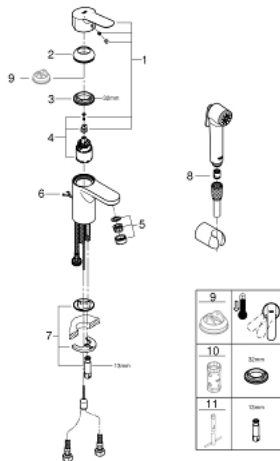

23 757 000 BAUEDGE SINGLE-LEVER BASIN MIXER S-SIZE

PRODUCT DESCRIPTION

- Colour: chrome
- single hole installation
- metal lever
- GROHE SmoothControl 35 mm ceramic cartridge
- adjustable flow rate limiter
- optional temperature limiter ref. no. 46 375 000
- GROHE LongLife finish
- GROHE EcoJoy - less water, perfect flow
- maximum flow rate (at 3 bar): 5 l/min
- rapid installation system
- retractable chain
- flexible connection hoses
- with shower set consisting of
 - hand shower with integrated diverter
 - wall shower holder
 - shower hose
- recommended pressure 1.0 - 5.0 bar

23 757 000 BAUEDGE SINGLE-LEVER BASIN MIXER S-SIZE

SELECT SPARE PART: , March 2018 – now

- 1: Lever (Spare part-nr. 46976000)
- 2: Shield (Spare part-nr. 46492000)
- 3: Screw coupling (Spare part-nr. 46460000)
- 4: Cartridge (Spare part-nr. 46374000)
- 5: Mousseur (Spare part-nr. 48280000)
- 6: Chain support (Spare part-nr. 06815000)
- 7: Shank mounting kit (Spare part-nr. 46671000)
- 8: Non-return valve (Spare part-nr. 08565000)
- 9: Temperature limiter (Spare part-nr. 46375000)*
- 10: Socket spanner (Spare part-nr. 19332000)*
- 11: Mounting wrench (Spare part-nr. 19017000)*