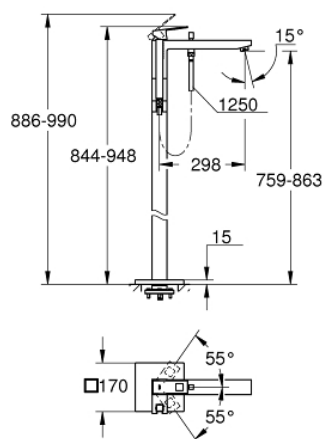

## 23 672 DC1 EUROCUBE SINGLE-LEVER BATH MIXER 1/2" FLOOR MOUNTED

### PRODUCT DESCRIPTION

- Colour: Supersteel
- for use with rough-in sets 45 984 001, 29 038 001 or 29 086 000
- without roughing-in-set
- GROHE SilkMove 35 mm ceramic cartridge
- with temperature limiter
- GROHE LongLife finish
- automatic diverter: bath/shower
- spout with mousseur
- Euphoria Cube+ Stick hand shower 6.6 l/min (26 467)
- Silverflex shower hose 1250 mm (28 362)
- projection 298 mm
- integrated non-return valve in the shower outlet 1/2"
- protected against backflow
- with shower holder

## 23 672 DC1 EUROCUBE SINGLE-LEVER BATH MIXER 1/2" FLOOR MOUNTED

**SELECT SPARE PART:** , July 2018 – now

- 1: Lever (Spare part-nr. 46782DC0)
- 2: Shield (Spare part-nr. 46492DC0)
- 3: Screw coupling (Spare part-nr. 46460000)
- 4: Cartridge (Spare part-nr. 46374000)
- 5: Diverter knob (Spare part-nr. 48128DC0)
- 6: Sistra (Spare part-nr. 13907DC0)
- 7: Diverter (Spare part-nr. 65655DC0)
- 8: Non-return valve (Spare part-nr. 08565000)
- 9: Dirt strainer (Spare part-nr. 0700200M)
- 10: Socket spanner (Spare part-nr. 19332000)\*