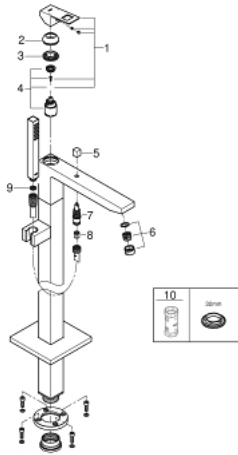

## 23 672 DC1 EUROCUBE SINGLE-LEVER BATH MIXER 1/2" FLOOR MOUNTED

### PRODUCT DESCRIPTION

- Colour: Supersteel
- for use with rough-in sets 45 984 001, 29 038 001 or 29 086 000
- without roughing-in-set
- GROHE SilkMove 35 mm ceramic cartridge
- with temperature limiter
- GROHE LongLife finish
- automatic diverter: bath/shower
- spout with mousseur
- Euphoria Cube+ Stick hand shower 6.6 l/min (26 467)
- Silverflex shower hose 1250 mm (28 362)
- projection 298 mm
- integrated non-return valve in the shower outlet 1/2"
- protected against backflow
- with shower holder

## 23 672 DC1 EUROCUBE SINGLE-LEVER BATH MIXER 1/2" FLOOR MOUNTED

**SELECT SPARE PART:** , July 2018 – now

- 1: Lever (Spare part-nr. 46782DC0)
- 2: Shield (Spare part-nr. 46492DC0)
- 3: Screw coupling (Spare part-nr. 46460000)
- 4: Cartridge (Spare part-nr. 46374000)
- 5: Diverter knob (Spare part-nr. 48128DC0)
- 6: Sistra (Spare part-nr. 13907DC0)
- 7: Diverter (Spare part-nr. 65655DC0)
- 8: Non-return valve (Spare part-nr. 08565000)
- 9: Dirt strainer (Spare part-nr. 0700200M)
- 10: Socket spanner (Spare part-nr. 19332000)\*