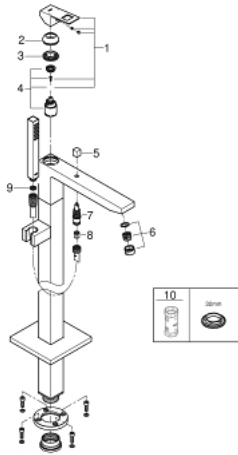

23 672 AL1 EUROCUBE SINGLE-LEVER BATH MIXER 1/2" FLOOR MOUNTED

PRODUCT DESCRIPTION

- Colour: brushed hard graphite
- for use with rough-in sets 45 984 001, 29 038 001 or 29 086 000
- without roughing-in-set
- GROHE SilkMove 35 mm ceramic cartridge
- with temperature limiter
- GROHE LongLife finish
- automatic diverter: bath/shower
- spout with mousseur
- Euphoria Cube+ Stick hand shower 6.6 l/min (26 467)
- Silverflex shower hose 1250 mm (28 362)
- projection 298 mm
- integrated non-return valve in the shower outlet 1/2"
- protected against backflow
- with shower holder

23 672 AL1 EUROCUBE SINGLE-LEVER BATH MIXER 1/2" FLOOR MOUNTED

SELECT SPARE PART: , March 2019 – now

- 1: Lever (Spare part-nr. 46782AL0)
- 2: Shield (Spare part-nr. 46492AL0)
- 3: Screw coupling (Spare part-nr. 46460000)
- 4: Cartridge (Spare part-nr. 46374000)
- 5: Diverter knob (Spare part-nr. 48128AL0)
- 6: Sistra (Spare part-nr. 13907AL0)
- 7: Diverter (Spare part-nr. 65655AL0)
- 8: Non-return valve (Spare part-nr. 08565000)
- 9: Dirt strainer (Spare part-nr. 0700200M)
- 10: Socket spanner (Spare part-nr. 19332000)*