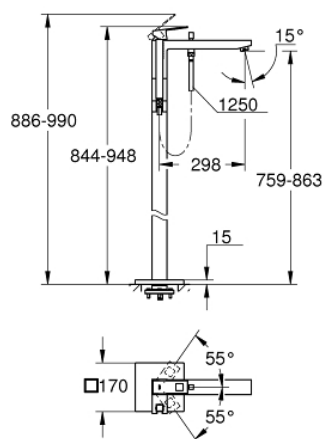

23 672 AL1 EUROCUBE SINGLE-LEVER BATH MIXER 1/2" FLOOR MOUNTED

PRODUCT DESCRIPTION

- Colour: brushed hard graphite
- for use with rough-in sets 45 984 001, 29 038 001 or 29 086 000
- without roughing-in-set
- GROHE SilkMove 35 mm ceramic cartridge
- with temperature limiter
- GROHE LongLife finish
- automatic diverter: bath/shower
- spout with mousseur
- Euphoria Cube+ Stick hand shower 6.6 l/min (26 467)
- Silverflex shower hose 1250 mm (28 362)
- projection 298 mm
- integrated non-return valve in the shower outlet 1/2"
- protected against backflow
- with shower holder

23 672 AL1 EUROCUBE SINGLE-LEVER BATH MIXER 1/2" FLOOR MOUNTED

SELECT SPARE PART: , March 2019 – now

- 1: Lever (Spare part-nr. 46782AL0)
- 2: Shield (Spare part-nr. 46492AL0)
- 3: Screw coupling (Spare part-nr. 46460000)
- 4: Cartridge (Spare part-nr. 46374000)
- 5: Diverter knob (Spare part-nr. 48128AL0)
- 6: Sistra (Spare part-nr. 13907AL0)
- 7: Diverter (Spare part-nr. 65655AL0)
- 8: Non-return valve (Spare part-nr. 08565000)
- 9: Dirt strainer (Spare part-nr. 0700200M)
- 10: Socket spanner (Spare part-nr. 19332000)*