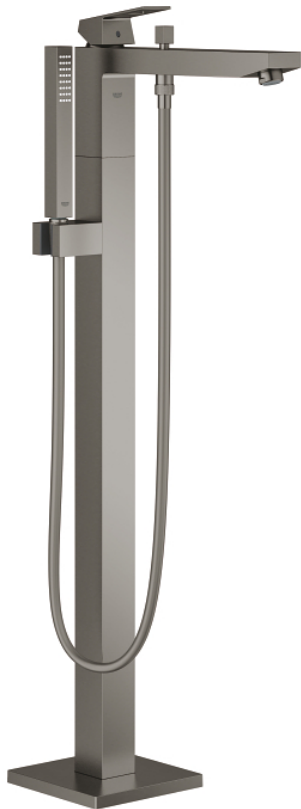

23 672 AL1 EUROCUBE SINGLE-LEVER BATH MIXER 1/2" FLOOR MOUNTED

PRODUCT DESCRIPTION

- Colour: brushed hard graphite
- for use with rough-in sets 45 984 001, 29 038 001 or 29 086 000
- without roughing-in-set
- GROHE SilkMove 35 mm ceramic cartridge
- with temperature limiter
- GROHE LongLife finish
- automatic diverter: bath/shower
- spout with mousseur
- Euphoria Cube+ Stick hand shower 6.6 l/min (26 467)
- Silverflex shower hose 1250 mm (28 362)
- projection 298 mm
- integrated non-return valve in the shower outlet 1/2"
- protected against backflow
- with shower holder

23 672 AL1 EUROCUBE SINGLE-LEVER BATH MIXER 1/2" FLOOR MOUNTED

SELECT SPARE PART: , March 2019 – now

- 1: Lever (Spare part-nr. 46782AL0)
- 2: Shield (Spare part-nr. 46492AL0)
- 3: Screw coupling (Spare part-nr. 46460000)
- 4: Cartridge (Spare part-nr. 46374000)
- 5: Diverter knob (Spare part-nr. 48128AL0)
- 6: Sistra (Spare part-nr. 13907AL0)
- 7: Diverter (Spare part-nr. 65655AL0)
- 8: Non-return valve (Spare part-nr. 08565000)
- 9: Dirt strainer (Spare part-nr. 0700200M)
- 10: Socket spanner (Spare part-nr. 19332000)*