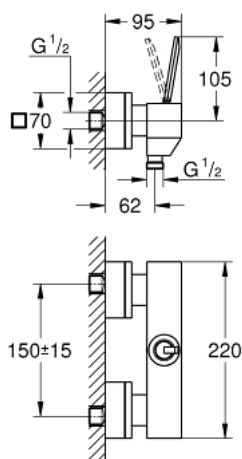

23 665 000 EUROCUBE JOY SINGLE-LEVER SHOWER MIXER

PRODUCT DESCRIPTION

- Colour: chrome
- wall mounted
- metal lever
- GROHE FeatherControl Joystick cartridge
- shower bottom outlet 1/2" with integrated non return-valve
- protected against backflow

23 665 000 EUROCUBE JOY SINGLE-LEVER SHOWER MIXER

SELECT SPARE PART: , May 2016 – now

1: Lever (Spare part-nr. 46946000)

2: Cartridge (Spare part-nr. 46907000)

3: S-union (Spare part-nr. 47824000)

4: Screw joint (Spare part-nr. 45044000)

5: Non-return valve (Spare part-nr. 08565000)

6: Extension set 1/2", 30 mm (Spare part-nr. 46238000)*

7: Special spanner (Spare part-nr. 19377000)*

* Optional accessories