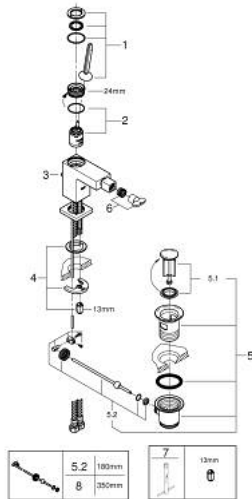

23 664 000 EUROCUBE JOY SINGLE-LEVER BIDET MIXER

PRODUCT DESCRIPTION

- Colour: chrome
- single hole installation
- metal lever
- GROHE FeatherControl Joystick cartridge
- GROHE EcoJoy - less water, perfect flow
- maximum flow rate (at 3 bar): 5 l/min
- ball-joint mousseur
- GROHE FastFixation Plus installation system
- pop-up waste set 1 1/4"
- flexible connection hoses

23 664 000 EUROCUBE JOY SINGLE-LEVER BIDET MIXER

SELECT SPARE PART: , April 2015 – now

- 1: Lever (Spare part-nr. 46945000)
- 2: Cartridge (Spare part-nr. 46907000)
- 3: Pop-up rod (Spare part-nr. 46787000)
- 4: Shank mounting kit (Spare part-nr. 46645000)
- 5: Pop-up waste set 1 1/4" (Spare part-nr. 28910000)
- 5.1: Plug (Spare part-nr. 07182000)
- 5.2: Eccentric rod (Spare part-nr. 07052000)
- 6: Ball-joint aerator (Spare part-nr. 46791000)
- 7: Mounting wrench (Spare part-nr. 19017000)*
- 8: Eccentric rod (Spare part-nr. 07341000)*