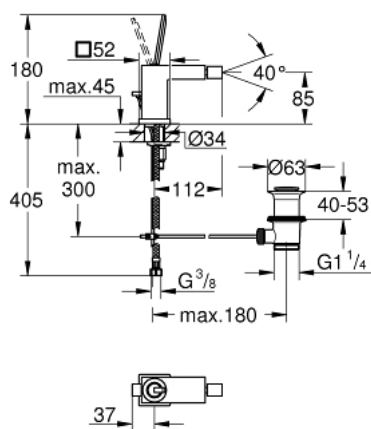

23 664 000 EUROCUBE JOY SINGLE-LEVER BIDET MIXER

PRODUCT DESCRIPTION

- Colour: chrome
- single hole installation
- metal lever
- GROHE FeatherControl Joystick cartridge
- GROHE EcoJoy - less water, perfect flow
- maximum flow rate (at 3 bar): 5 l/min
- ball-joint mousseur
- GROHE FastFixation Plus installation system
- pop-up waste set 1 1/4"
- flexible connection hoses

23 664 000 EUROCUBE JOY SINGLE-LEVER BIDET MIXER

SELECT SPARE PART: , April 2015 – now

- 1: Lever (Spare part-nr. 46945000)
- 2: Cartridge (Spare part-nr. 46907000)
- 3: Pop-up rod (Spare part-nr. 46787000)
- 4: Shank mounting kit (Spare part-nr. 46645000)
- 5: Pop-up waste set 1 1/4" (Spare part-nr. 28910000)
- 5.1: Plug (Spare part-nr. 07182000)
- 5.2: Eccentric rod (Spare part-nr. 07052000)
- 6: Ball-joint aerator (Spare part-nr. 46791000)
- 7: Mounting wrench (Spare part-nr. 19017000)*
- 8: Eccentric rod (Spare part-nr. 07341000)*