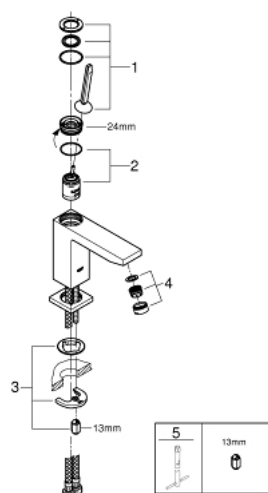

23 658 000 **EUROCUBE JOY SINGLE-LEVER BASIN MIXER 1/2"**
M-SIZE

PRODUCT DESCRIPTION

- Colour: chrome
- single hole installation
- metal lever
- GROHE FeatherControl Joystick cartridge
- GROHE EcoJoy - less water, perfect flow
- maximum flow rate (at 3 bar): 5 l/min
- SpeedClean mousseur
- GROHE FastFixation Plus installation system
- smooth body
- flexible connection hoses

23 658 000 **EUROCUBE JOY SINGLE-LEVER BASIN MIXER 1/2"**
M-SIZE

SELECT SPARE PART: , April 2015 – now

- 1: Lever (Spare part-nr. 46945000)
 - 2: Cartridge (Spare part-nr. 46907000)
 - 3: Shank mounting kit (Spare part-nr. 46645000)
 - 4: Mousseur (Spare part-nr. 48159000)
 - 5: Mounting wrench (Spare part-nr. 19017000)*
- * Optional accessories