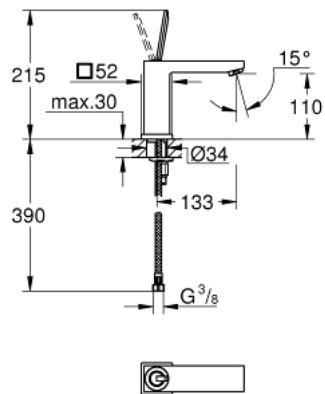

23 658 000 **EUROCUBE JOY SINGLE-LEVER BASIN MIXER 1/2"**
M-SIZE

PRODUCT DESCRIPTION

- Colour: chrome
- single hole installation
- metal lever
- GROHE FeatherControl Joystick cartridge
- GROHE EcoJoy - less water, perfect flow
- maximum flow rate (at 3 bar): 5 l/min
- SpeedClean mousseur
- GROHE FastFixation Plus installation system
- smooth body
- flexible connection hoses

23 658 000 **EUROCUBE JOY SINGLE-LEVER BASIN MIXER 1/2"**
M-SIZE

SELECT SPARE PART: , April 2015 – now

- 1: Lever (Spare part-nr. 46945000)
 - 2: Cartridge (Spare part-nr. 46907000)
 - 3: Shank mounting kit (Spare part-nr. 46645000)
 - 4: Mousseur (Spare part-nr. 48159000)
 - 5: Mounting wrench (Spare part-nr. 19017000)*
- * Optional accessories