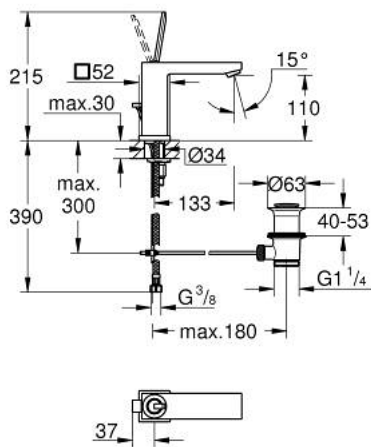

23 657 000 **EUROCUBE JOY SINGLE-LEVER BASIN MIXER 1/2"**  
**M-SIZE**

**PRODUCT DESCRIPTION**

- Colour: chrome
- single hole installation
- metal lever
- GROHE FeatherControl Joystick cartridge
- GROHE EcoJoy - less water, perfect flow
- maximum flow rate (at 3 bar): 5 l/min
- SpeedClean mousseur
- GROHE FastFixation Plus installation system
- pop-up waste set 1 1/4"
- flexible connection hoses

23 657 000 **EUROCUBE JOY SINGLE-LEVER BASIN MIXER 1/2"**  
**M-SIZE**

**SELECT SPARE PART:** , April 2015 – now

- 1: Lever (Spare part-nr. 46945000)
- 2: Cartridge (Spare part-nr. 46907000)
- 3: Pop-up rod (Spare part-nr. 46787000)
- 4: Shank mounting kit (Spare part-nr. 46645000)
- 5: Pop-up waste set 1 1/4" (Spare part-nr. 28910000)
- 5.1: Plug (Spare part-nr. 07182000)
- 5.2: Eccentric rod (Spare part-nr. 07052000)
- 6: Mousseur (Spare part-nr. 48159000)
- 7: Mounting wrench (Spare part-nr. 19017000)\*
- 8: Eccentric rod (Spare part-nr. 07341000)\*