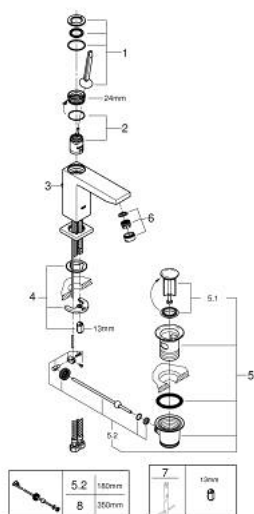

23 657 000 **EUROCUBE JOY SINGLE-LEVER BASIN MIXER 1/2"**  
**M-SIZE**

**PRODUCT DESCRIPTION**

- Colour: chrome
- single hole installation
- metal lever
- GROHE FeatherControl Joystick cartridge
- GROHE EcoJoy - less water, perfect flow
- maximum flow rate (at 3 bar): 5 l/min
- SpeedClean mousseur
- GROHE FastFixation Plus installation system
- pop-up waste set 1 1/4"
- flexible connection hoses

23 657 000 **EUROCUBE JOY SINGLE-LEVER BASIN MIXER 1/2"**  
**M-SIZE**

**SELECT SPARE PART:** , April 2015 – now

- 1: Lever (Spare part-nr. 46945000)
- 2: Cartridge (Spare part-nr. 46907000)
- 3: Pop-up rod (Spare part-nr. 46787000)
- 4: Shank mounting kit (Spare part-nr. 46645000)
- 5: Pop-up waste set 1 1/4" (Spare part-nr. 28910000)
- 5.1: Plug (Spare part-nr. 07182000)
- 5.2: Eccentric rod (Spare part-nr. 07052000)
- 6: Mousseur (Spare part-nr. 48159000)
- 7: Mounting wrench (Spare part-nr. 19017000)\*
- 8: Eccentric rod (Spare part-nr. 07341000)\*