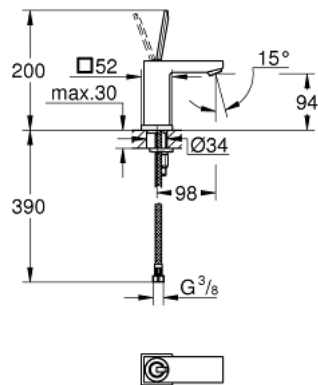

23 656 000 EUROCUBE JOY SINGLE-LEVER BASIN MIXER S-SIZE

PRODUCT DESCRIPTION

- Colour: chrome
- single hole installation
- metal lever
- GROHE FeatherControl Joystick cartridge
- GROHE EcoJoy - less water, perfect flow
- maximum flow rate (at 3 bar): 5 l/min
- SpeedClean mousseur
- GROHE FastFixation Plus installation system
- smooth body
- flexible connection hoses

23 656 000 EUROCUBE JOY SINGLE-LEVER BASIN MIXER S-SIZE

SELECT SPARE PART: , April 2015 – now

- 1: Lever (Spare part-nr. 46945000)
 - 2: Cartridge (Spare part-nr. 46907000)
 - 3: Shank mounting kit (Spare part-nr. 46645000)
 - 4: Mousseur (Spare part-nr. 48159000)
 - 5: Mounting wrench (Spare part-nr. 19017000)*
- * Optional accessories