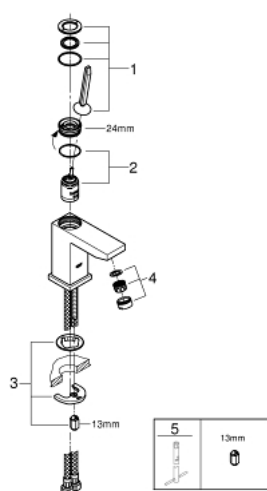

23 656 000 EUROCUBE JOY SINGLE-LEVER BASIN MIXER S-SIZE

PRODUCT DESCRIPTION

- Colour: chrome
- single hole installation
- metal lever
- GROHE FeatherControl Joystick cartridge
- GROHE EcoJoy - less water, perfect flow
- maximum flow rate (at 3 bar): 5 l/min
- SpeedClean mousseur
- GROHE FastFixation Plus installation system
- smooth body
- flexible connection hoses

23 656 000 EUROCUBE JOY SINGLE-LEVER BASIN MIXER S-SIZE

SELECT SPARE PART: , April 2015 – now

- 1: Lever (Spare part-nr. 46945000)
 - 2: Cartridge (Spare part-nr. 46907000)
 - 3: Shank mounting kit (Spare part-nr. 46645000)
 - 4: Mousseur (Spare part-nr. 48159000)
 - 5: Mounting wrench (Spare part-nr. 19017000)*
- * Optional accessories