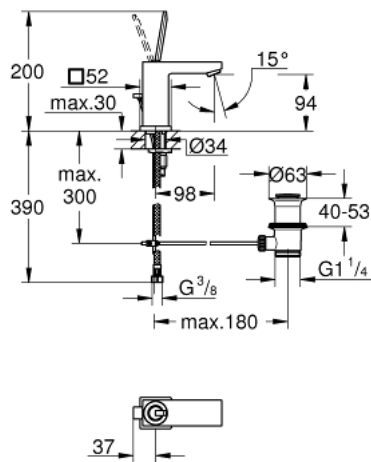

23 654 000 EUROCUBE JOY SINGLE-LEVER BASIN MIXER S-SIZE

PRODUCT DESCRIPTION

- Colour: chrome
- single hole installation
- metal lever
- GROHE FeatherControl Joystick cartridge
- GROHE EcoJoy - less water, perfect flow
- maximum flow rate (at 3 bar): 5 l/min
- SpeedClean mousseur
- GROHE FastFixation Plus installation system
- pop-up waste set 1 1/4"
- flexible connection hoses

23 654 000 **EUROCUBE JOY SINGLE-LEVER BASIN MIXER**
S-SIZE

SELECT SPARE PART: , April 2015 – now

- 1: Lever (Spare part-nr. 46945000)
- 2: Cartridge (Spare part-nr. 46907000)
- 3: Pop-up rod (Spare part-nr. 46787000)
- 4: Shank mounting kit (Spare part-nr. 46645000)
- 5: Pop-up waste set 1 1/4" (Spare part-nr. 28910000)
- 5.1: Plug (Spare part-nr. 07182000)
- 5.2: Eccentric rod (Spare part-nr. 07052000)
- 6: Mousseur (Spare part-nr. 48159000)
- 7: Mounting wrench (Spare part-nr. 19017000)*
- 8: Eccentric rod (Spare part-nr. 07341000)*