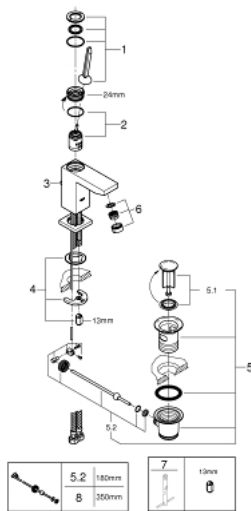

23 654 000 EUROCUBE JOY SINGLE-LEVER BASIN MIXER S-SIZE

PRODUCT DESCRIPTION

- Colour: chrome
- single hole installation
- metal lever
- GROHE FeatherControl Joystick cartridge
- GROHE EcoJoy - less water, perfect flow
- maximum flow rate (at 3 bar): 5 l/min
- SpeedClean mousseur
- GROHE FastFixation Plus installation system
- pop-up waste set 1 1/4"
- flexible connection hoses

23 654 000 **EUROCUBE JOY SINGLE-LEVER BASIN MIXER**
S-SIZE

SELECT SPARE PART: , April 2015 – now

- 1: Lever (Spare part-nr. 46945000)
- 2: Cartridge (Spare part-nr. 46907000)
- 3: Pop-up rod (Spare part-nr. 46787000)
- 4: Shank mounting kit (Spare part-nr. 46645000)
- 5: Pop-up waste set 1 1/4" (Spare part-nr. 28910000)
- 5.1: Plug (Spare part-nr. 07182000)
- 5.2: Eccentric rod (Spare part-nr. 07052000)
- 6: Mousseur (Spare part-nr. 48159000)
- 7: Mounting wrench (Spare part-nr. 19017000)*
- 8: Eccentric rod (Spare part-nr. 07341000)*