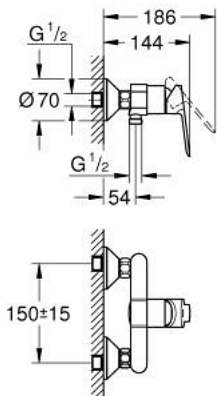

23 636 000 BAUEDGE SINGLE-LEVER SHOWER MIXER

PRODUCT DESCRIPTION

- Colour: chrome
- wall mounted
- metal lever
- GROHE SmoothControl 35 mm ceramic cartridge
- GROHE LongLife finish
- shower bottom outlet 1/2"
- S-unions
- metal wall escutcheon

23 636 000 BAUEDGE SINGLE-LEVER SHOWER MIXER

SELECT SPARE PART: , May 2015 – now

- 1: Lever (Spare part-nr. 46962000)
- 2: Shield (Spare part-nr. 46899000)
- 3: Cartridge (Spare part-nr. 46374000)
- 4: S-union (Spare part-nr. 12075000)
- 4.1: Ball seal dia. 9x6.8 mm (Spare part-nr. 0138600M)
- 4.2: Escutcheon (Spare part-nr. 0221000M)
- 5: Screw joint (Spare part-nr. 45044000)
- 6: Extension 3/4", 20 mm (Spare part-nr. 0713000M)*
- 7: Temperature limiter (Spare part-nr. 46375000)*
- 8: Special spanner (Spare part-nr. 19377000)*
- 9: Socket spanner (Spare part-nr. 19332000)*