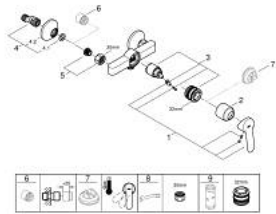

23 636 000 BAUEDGE SINGLE-LEVER SHOWER MIXER

PRODUCT DESCRIPTION

- Colour: chrome
- wall mounted
- metal lever
- GROHE SmoothControl 35 mm ceramic cartridge
- GROHE LongLife finish
- shower bottom outlet 1/2"
- S-unions
- metal wall escutcheon

23 636 000 BAUEDGE SINGLE-LEVER SHOWER MIXER

SELECT SPARE PART: , May 2015 – now

- 1: Lever (Spare part-nr. 46962000)
- 2: Shield (Spare part-nr. 46899000)
- 3: Cartridge (Spare part-nr. 46374000)
- 4: S-union (Spare part-nr. 12075000)
- 4.1: Ball seal dia. 9x6.8 mm (Spare part-nr. 0138600M)
- 4.2: Escutcheon (Spare part-nr. 0221000M)
- 5: Screw joint (Spare part-nr. 45044000)
- 6: Extension 3/4", 20 mm (Spare part-nr. 0713000M)*
- 7: Temperature limiter (Spare part-nr. 46375000)*
- 8: Special spanner (Spare part-nr. 19377000)*
- 9: Socket spanner (Spare part-nr. 19332000)*