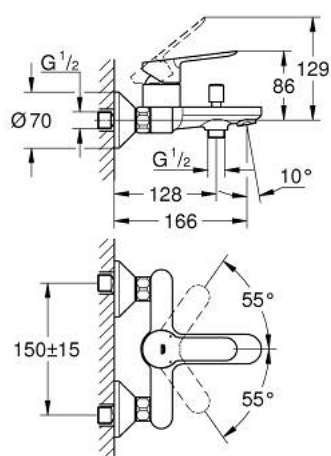

23 605 000 BAUEDGE SINGLE-LEVER BATH/SHOWER MIXER

PRODUCT DESCRIPTION

- Colour: chrome
- wall mounted
- metal lever
- GROHE SmoothControl 35 mm ceramic cartridge
- GROHE LongLife finish
- automatic diverter: bath/shower
- mousseur
- S-unions
- metal wall escutcheon

23 605 000 BAUEDGE SINGLE-LEVER BATH/SHOWER MIXER

SELECT SPARE PART: , May 2015 – now

- 1: Lever (Spare part-nr. 46962000)
 - 2: Shield (Spare part-nr. 46899000)
 - 3: Cartridge (Spare part-nr. 46374000)
 - 4: Diverter knob (Spare part-nr. 64309000)
 - 5: Diverter (Spare part-nr. 65655000)
 - 6: Mousseur (Spare part-nr. 13952000)
 - 7: S-union (Spare part-nr. 12075000)
 - 7.1: Ball seal dia. 9x6.8 mm (Spare part-nr. 0138600M)
 - 7.2: Escutcheon (Spare part-nr. 0221000M)
 - 8: Screw joint (Spare part-nr. 45044000)
 - 9: Extension 3/4", 20 mm (Spare part-nr. 0713000M)*
 - 10: Temperature limiter (Spare part-nr. 46375000)*
 - 11: Socket spanner (Spare part-nr. 19332000)*
 - 12: Special spanner (Spare part-nr. 19377000)*
- * Optional accessories