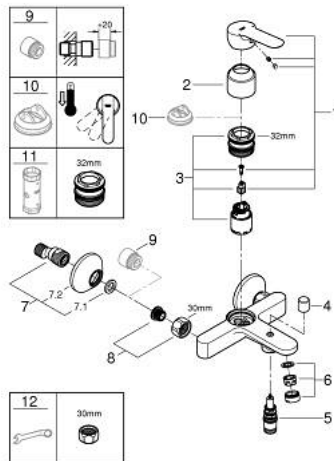

23 605 000 BAUEDGE SINGLE-LEVER BATH/SHOWER MIXER

PRODUCT DESCRIPTION

- Colour: chrome
- wall mounted
- metal lever
- GROHE SmoothControl 35 mm ceramic cartridge
- GROHE LongLife finish
- automatic diverter: bath/shower
- mousseur
- S-unions
- metal wall escutcheon

23 605 000 BAUEDGE SINGLE-LEVER BATH/SHOWER MIXER

SELECT SPARE PART: , May 2015 – now

- 1: Lever (Spare part-nr. 46962000)
 - 2: Shield (Spare part-nr. 46899000)
 - 3: Cartridge (Spare part-nr. 46374000)
 - 4: Diverter knob (Spare part-nr. 64309000)
 - 5: Diverter (Spare part-nr. 65655000)
 - 6: Mousseur (Spare part-nr. 13952000)
 - 7: S-union (Spare part-nr. 12075000)
 - 7.1: Ball seal dia. 9x6.8 mm (Spare part-nr. 0138600M)
 - 7.2: Escutcheon (Spare part-nr. 0221000M)
 - 8: Screw joint (Spare part-nr. 45044000)
 - 9: Extension 3/4", 20 mm (Spare part-nr. 0713000M)*
 - 10: Temperature limiter (Spare part-nr. 46375000)*
 - 11: Socket spanner (Spare part-nr. 19332000)*
 - 12: Special spanner (Spare part-nr. 19377000)*
- * Optional accessories