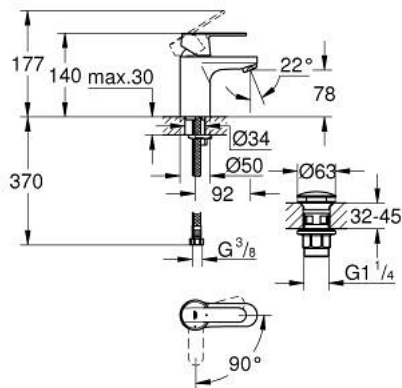

23 586 000 GET SINGLE-LEVER BASIN MIXER S-SIZE

PRODUCT DESCRIPTION

- Colour: chrome
- single hole installation
- metal lever
- GROHE SilkMove 35 mm ceramic cartridge
- EcoMode - cold water flow in mid-lever position saves energy
- adjustable flow rate limiter
- adjustable minimum flow rate approx. 2.5 l/min
- GROHE LongLife finish
- GROHE EcoJoy - less water, perfect flow
- maximum flow rate (at 3 bar): 5 l/min
- smooth body with plastic push open waste set 1 1/4"
- flexible connection hoses
- acoustic group I in accordance with DIN 4109
- GROHE QuickTool included

23 586 000 **GET SINGLE-LEVER BASIN MIXER**
S-SIZE

SELECT SPARE PART: , February 2018 – now

- 1: Lever (Spare part-nr. 46828000)
 - 2: Shield (Spare part-nr. 46492000)
 - 3: Screw coupling (Spare part-nr. 46460000)
 - 4: Cartridge (Spare part-nr. 46863000)
 - 5: Mousseur (Spare part-nr. 48159000)
 - 6: Shank mounting kit (Spare part-nr. 46671000)
 - 7: Pop-up waste set (Spare part-nr. 65807000)
 - 7.1: Nipple (Spare part-nr. 45986000)
 - 8: Temperature limiter (Spare part-nr. 46375000)*
 - 9: Socket spanner (Spare part-nr. 19332000)*
 - 10: Mounting wrench (Spare part-nr. 19017000)*
- * Optional accessories