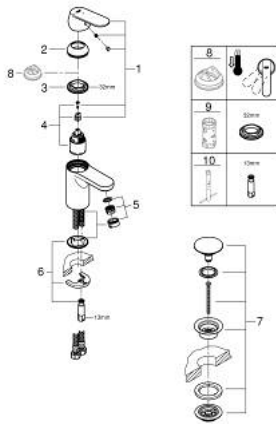

23 586 000 GET SINGLE-LEVER BASIN MIXER S-SIZE

PRODUCT DESCRIPTION

- Colour: chrome
- single hole installation
- metal lever
- GROHE SilkMove 35 mm ceramic cartridge
- EcoMode - cold water flow in mid-lever position saves energy
- adjustable flow rate limiter
- adjustable minimum flow rate approx. 2.5 l/min
- GROHE LongLife finish
- GROHE EcoJoy - less water, perfect flow
- maximum flow rate (at 3 bar): 5 l/min
- smooth body with plastic push open waste set 1 1/4"
- flexible connection hoses
- acoustic group I in accordance with DIN 4109
- GROHE QuickTool included

23 586 000 **GET SINGLE-LEVER BASIN MIXER**
S-SIZE

SELECT SPARE PART: , February 2018 – now

- 1: Lever (Spare part-nr. 46828000)
 - 2: Shield (Spare part-nr. 46492000)
 - 3: Screw coupling (Spare part-nr. 46460000)
 - 4: Cartridge (Spare part-nr. 46863000)
 - 5: Mousseur (Spare part-nr. 48159000)
 - 6: Shank mounting kit (Spare part-nr. 46671000)
 - 7: Pop-up waste set (Spare part-nr. 65807000)
 - 7.1: Nipple (Spare part-nr. 45986000)
 - 8: Temperature limiter (Spare part-nr. 46375000)*
 - 9: Socket spanner (Spare part-nr. 19332000)*
 - 10: Mounting wrench (Spare part-nr. 19017000)*
- * Optional accessories