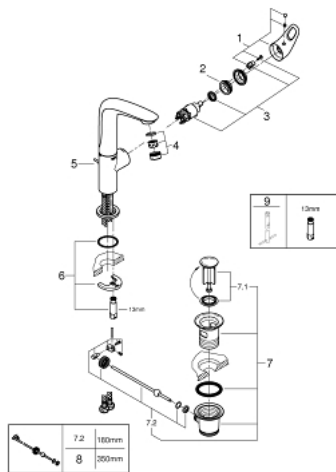

23 569 LS3 **EUROSTYLE SINGLE-LEVER BASIN MIXER 1/2"**
L-SIZE

SELECT SPARE PART: , January 2015 – now

- 1: Lever (Spare part-nr. 46942LS0)
 - 2: Fitting ring (Spare part-nr. 07419000)
 - 3: Cartridge (Spare part-nr. 46580000)
 - 4: Mousseur (Spare part-nr. 13961000)
 - 5: Pop-up rod (Spare part-nr. 46739000)
 - 6: Shank mounting kit (Spare part-nr. 46671000)
 - 7: Pop-up waste set 1 1/4" (Spare part-nr. 28910000)
 - 7.1: Plug (Spare part-nr. 07182000)
 - 7.2: Eccentric rod (Spare part-nr. 07052000)
 - 8: Eccentric rod (Spare part-nr. 07341000)*
 - 9: Mounting wrench (Spare part-nr. 19017000)*
- * Optional accessories