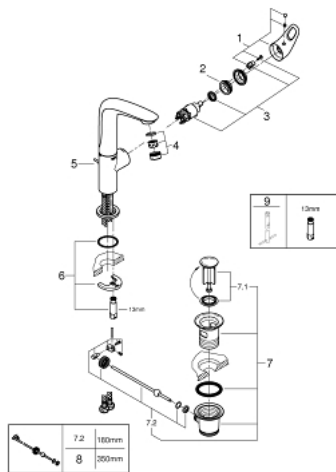

23 569 003 **EUROSTYLE SINGLE-LEVER BASIN MIXER 1/2"**
L-SIZE

SELECT SPARE PART: , June 2019 – now

- 1: Lever (Spare part-nr. 46942000)
 - 2: Fitting ring (Spare part-nr. 46715000)
 - 3: Cartridge (Spare part-nr. 46580000)
 - 4: Mousseur (Spare part-nr. 48159000)
 - 5: Pop-up rod (Spare part-nr. 46739000)
 - 6: Shank mounting kit (Spare part-nr. 46671000)
 - 7: Pop-up waste set 1 1/4" (Spare part-nr. 28910000)
 - 7.1: Plug (Spare part-nr. 07182000)
 - 7.2: Eccentric rod (Spare part-nr. 07052000)
 - 8: Eccentric rod (Spare part-nr. 07341000)*
 - 9: Mounting wrench (Spare part-nr. 19017000)*
- * Optional accessories