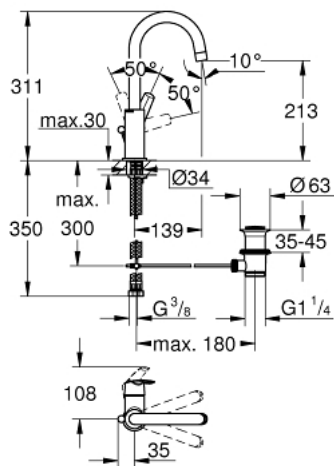

23 554 001 **START SINGLE-LEVER BASIN MIXER 1/2"**
L-SIZE

PRODUCT DESCRIPTION

- Colour: chrome
- single hole installation
- metal lever
- GROHE SilkMove 28 mm ceramic cartridge
- with temperature limiter
- GROHE LongLife finish
- GROHE EcoJoy mousseur 5.7 l/min
- swivel tubular spout, swivel area 360°
- flexible connection hoses
- pop-up waste set 1 1/4"
- GROHE FastFixation installation system

23 554 001 **START SINGLE-LEVER BASIN MIXER 1/2"**
L-SIZE

SELECT SPARE PART: , June 2019 – now

- 1: Lever (Spare part-nr. 46900000)
 - 2: Fitting ring (Spare part-nr. 46715000)
 - 3: Cartridge (Spare part-nr. 46580000)
 - 4: Spout (Spare part-nr. 13427000)
 - 4.1: Safety ring (Spare part-nr. 4825700M)
 - 4.2: Mousseur (Spare part-nr. 13935000)
 - 5: Pop-up rod (Spare part-nr. 06329000)
 - 6: Shank mounting kit (Spare part-nr. 46249000)
 - 7: Pop-up waste set 1 1/4" (Spare part-nr. 28910000)
 - 7.1: Plug (Spare part-nr. 07182000)
 - 7.2: Eccentric rod (Spare part-nr. 07052000)
 - 8: Eccentric rod (Spare part-nr. 07341000)*
 - 9: Mounting wrench (Spare part-nr. 19017000)*
- * Optional accessories