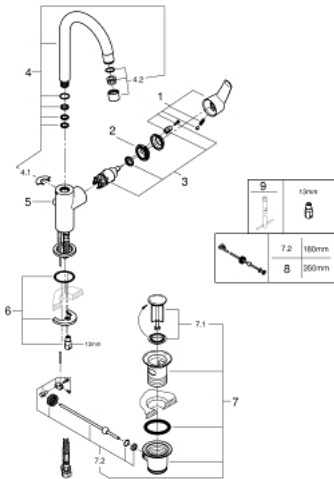

23 554 001 **START SINGLE-LEVER BASIN MIXER 1/2"**
L-SIZE

PRODUCT DESCRIPTION

- Colour: chrome
- single hole installation
- metal lever
- GROHE SilkMove 28 mm ceramic cartridge
- with temperature limiter
- GROHE LongLife finish
- GROHE EcoJoy mousseur 5.7 l/min
- swivel tubular spout, swivel area 360°
- flexible connection hoses
- pop-up waste set 1 1/4"
- GROHE FastFixation installation system

23 554 001 **START SINGLE-LEVER BASIN MIXER 1/2"**
L-SIZE

SELECT SPARE PART: , June 2019 – now

- 1: Lever (Spare part-nr. 46900000)
 - 2: Fitting ring (Spare part-nr. 46715000)
 - 3: Cartridge (Spare part-nr. 46580000)
 - 4: Spout (Spare part-nr. 13427000)
 - 4.1: Safety ring (Spare part-nr. 4825700M)
 - 4.2: Mousseur (Spare part-nr. 13935000)
 - 5: Pop-up rod (Spare part-nr. 06329000)
 - 6: Shank mounting kit (Spare part-nr. 46249000)
 - 7: Pop-up waste set 1 1/4" (Spare part-nr. 28910000)
 - 7.1: Plug (Spare part-nr. 07182000)
 - 7.2: Eccentric rod (Spare part-nr. 07052000)
 - 8: Eccentric rod (Spare part-nr. 07341000)*
 - 9: Mounting wrench (Spare part-nr. 19017000)*
- * Optional accessories