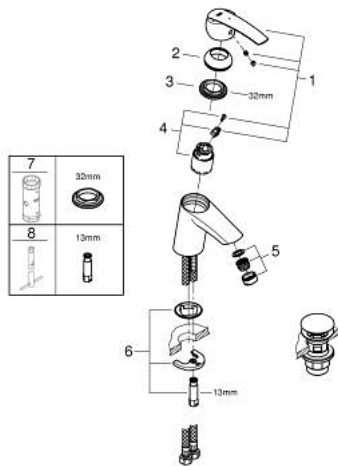

## 23 551 001 **START SINGLE-LEVER BASIN MIXER** **S-SIZE**

### PRODUCT DESCRIPTION

- Colour: chrome
- single hole installation
- metal lever
- GROHE SilkMove 35 mm ceramic cartridge
- EcoMode - cold water flow in mid-lever position saves energy
- with temperature limiter
- adjustable flow rate limiter
- GROHE LongLife finish
- GROHE EcoJoy mousseur 5.7 l/min
- smooth body
- waste set with push-open plug
- flexible connection hoses
- GROHE FastFixation installation system

### **SELECT SPARE PART:** , July 2017 – now

- 1: Lever (Spare part-nr. 46902000)
  - 2: Shield (Spare part-nr. 46492000)
  - 3: Screw coupling (Spare part-nr. 46460000)
  - 4: Cartridge (Spare part-nr. 46863000)
  - 5: Mousseur (Spare part-nr. 48159000)
  - 6: Shank mounting kit (Spare part-nr. 46671000)
  - 7: Socket spanner (Spare part-nr. 19332000)\*
  - 8: Mounting wrench (Spare part-nr. 19017000)\*
- \* Optional accessories