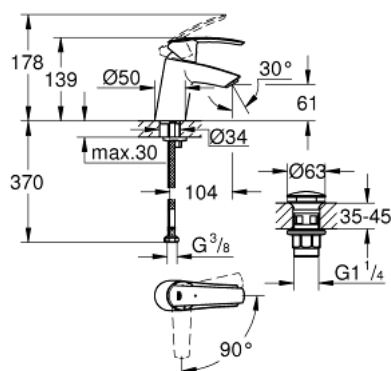

## 23 551 001 **START SINGLE-LEVER BASIN MIXER** **S-SIZE**

### PRODUCT DESCRIPTION

- Colour: chrome
- single hole installation
- metal lever
- GROHE SilkMove 35 mm ceramic cartridge
- EcoMode - cold water flow in mid-lever position saves energy
- with temperature limiter
- adjustable flow rate limiter
- GROHE LongLife finish
- GROHE EcoJoy mousseur 5.7 l/min
- smooth body
- waste set with push-open plug
- flexible connection hoses
- GROHE FastFixation installation system

### **SELECT SPARE PART:** , July 2017 – now

- 1: Lever (Spare part-nr. 46902000)
  - 2: Shield (Spare part-nr. 46492000)
  - 3: Screw coupling (Spare part-nr. 46460000)
  - 4: Cartridge (Spare part-nr. 46863000)
  - 5: Mousseur (Spare part-nr. 48159000)
  - 6: Shank mounting kit (Spare part-nr. 46671000)
  - 7: Socket spanner (Spare part-nr. 19332000)\*
  - 8: Mounting wrench (Spare part-nr. 19017000)\*
- \* Optional accessories