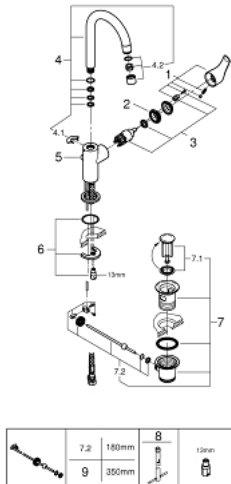

23 537 002 **EUROSMART SINGLE-LEVER BASIN MIXER 1/2"**
L-SIZE

PRODUCT DESCRIPTION

- Colour: chrome
- single hole installation
- metal lever
- GROHE SilkMove 28 mm ceramic cartridge
- with temperature limiter
- GROHE LongLife finish
- GROHE EcoJoy - less water, perfect flow
- maximum flow rate (at 3 bar): 5 l/min
- GROHE FastFixation installation system
- swivel tubular spout, swivel area 360°
- pop-up waste set 1 1/4"
- flexible connection hoses

23 537 002 **EUROSMART SINGLE-LEVER BASIN MIXER 1/2"**
L-SIZE

SELECT SPARE PART: , January 2019 – now

- 1: Lever (Spare part-nr. 46900000)
 - 2: Fitting ring (Spare part-nr. 46715000)
 - 3: Cartridge (Spare part-nr. 46580000)
 - 4: Swivel tube spout (Spare part-nr. 13368000)
 - 4.1: Safety ring (Spare part-nr. 4825700M)
 - 4.2: Mousseur (Spare part-nr. 13967000)
 - 5: Pop-up rod (Spare part-nr. 06329000)
 - 6: Shank mounting kit (Spare part-nr. 46249000)
 - 7: Pop-up waste set 1 1/4" (Spare part-nr. 28910000)
 - 7.1: Plug (Spare part-nr. 07182000)
 - 7.2: Eccentric rod (Spare part-nr. 07052000)
 - 8: Mounting wrench (Spare part-nr. 19017000)*
 - 9: Eccentric rod (Spare part-nr. 07341000)*
- * Optional accessories