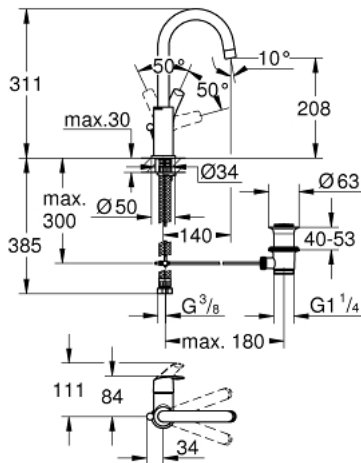

23 537 002 **EUROSMART SINGLE-LEVER BASIN MIXER 1/2"**
L-SIZE

PRODUCT DESCRIPTION

- Colour: chrome
- single hole installation
- metal lever
- GROHE SilkMove 28 mm ceramic cartridge
- with temperature limiter
- GROHE LongLife finish
- GROHE EcoJoy - less water, perfect flow
- maximum flow rate (at 3 bar): 5 l/min
- GROHE FastFixation installation system
- swivel tubular spout, swivel area 360°
- pop-up waste set 1 1/4"
- flexible connection hoses

23 537 002 **EUROSMART SINGLE-LEVER BASIN MIXER 1/2"**
L-SIZE

SELECT SPARE PART: , January 2019 – now

- 1: Lever (Spare part-nr. 46900000)
 - 2: Fitting ring (Spare part-nr. 46715000)
 - 3: Cartridge (Spare part-nr. 46580000)
 - 4: Swivel tube spout (Spare part-nr. 13368000)
 - 4.1: Safety ring (Spare part-nr. 4825700M)
 - 4.2: Mousseur (Spare part-nr. 13967000)
 - 5: Pop-up rod (Spare part-nr. 06329000)
 - 6: Shank mounting kit (Spare part-nr. 46249000)
 - 7: Pop-up waste set 1 1/4" (Spare part-nr. 28910000)
 - 7.1: Plug (Spare part-nr. 07182000)
 - 7.2: Eccentric rod (Spare part-nr. 07052000)
 - 8: Mounting wrench (Spare part-nr. 19017000)*
 - 9: Eccentric rod (Spare part-nr. 07341000)*
- * Optional accessories