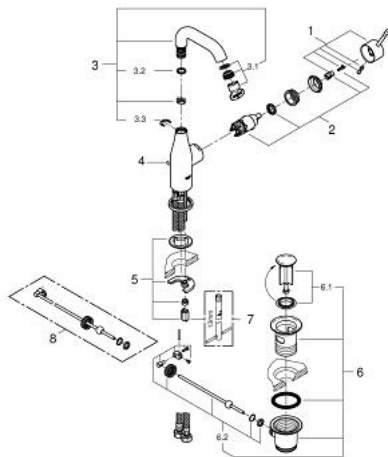

23 462 001 **ESSENCE SINGLE-LEVER BASIN MIXER 1/2"**
M-SIZE

SELECT SPARE PART: , January 2014 – August 2016

- 1: Lever (Spare part-nr. 46919000)
- 2: Cartridge (Spare part-nr. 46580000)
- 3: Swivel tube spout (Spare part-nr. 13373000)
- 3.1: Spray plate (Spare part-nr. 48270000)
- 3.2: Sealing washer (Spare part-nr. 0128500M)
- 3.3: Safety ring (Spare part-nr. 4826600M)
- 4: Pop-up rod (Spare part-nr. 46739000)
- 5: Shank mounting kit (Spare part-nr. 46645000)
- 6: Pop-up waste set 1 1/4" (Spare part-nr. 28910000)
- 6.1: Plug (Spare part-nr. 07182000)
- 6.2: Eccentric rod (Spare part-nr. 07052000)
- 7: Mounting wrench (Spare part-nr. 19017000)*
- 8: Eccentric rod (Spare part-nr. 07341000)*

* Optional accessories