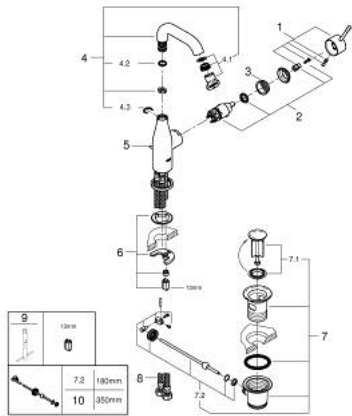

23 462 001 **ESSENCE SINGLE-LEVER BASIN MIXER 1/2"**
M-SIZE

SELECT SPARE PART: , February 2022 – now

- 1: Lever (Spare part-nr. 46919000)
 - 2: Cartridge (Spare part-nr. 46580000)
 - 3: screw ring (Spare part-nr. 48591000)
 - 4: Swivel tube spout (Spare part-nr. 13373000)
 - 4.1: Spray plate (Spare part-nr. 48270000)
 - 4.2: Sealing washer (Spare part-nr. 0128500M)
 - 4.3: Safety ring (Spare part-nr. 4826600M)
 - 5: Pop-up rod (Spare part-nr. 46739000)
 - 6: Escutcheon (Spare part-nr. 48603000)
 - 7: Shank mounting kit (Spare part-nr. 46645000)
 - 8: Pop-up waste set 1 1/4" (Spare part-nr. 28910000)
 - 8.1: Plug (Spare part-nr. 07182000)
 - 8.2: Eccentric rod (Spare part-nr. 07052000)
 - 9: Connection hose (Spare part-nr. 46255000)
 - 10: Mounting wrench (Spare part-nr. 19017000)*
 - 11: Eccentric rod (Spare part-nr. 07341000)*
- * Optional accessories

23 462 001 **ESSENCE SINGLE-LEVER BASIN MIXER 1/2"**
M-SIZE

SELECT SPARE PART: , September 2021 – February 2022

- 1: Lever (Spare part-nr. 46919000)
 - 2: Cartridge (Spare part-nr. 46580000)
 - 3: screw ring (Spare part-nr. 48591000)
 - 4: Swivel tube spout (Spare part-nr. 13373000)
 - 4.1: Spray plate (Spare part-nr. 48270000)
 - 4.2: Sealing washer (Spare part-nr. 0128500M)
 - 4.3: Safety ring (Spare part-nr. 4826600M)
 - 5: Pop-up rod (Spare part-nr. 46739000)
 - 6: Shank mounting kit (Spare part-nr. 46645000)
 - 7: Pop-up waste set 1 1/4" (Spare part-nr. 28910000)
 - 7.1: Plug (Spare part-nr. 07182000)
 - 7.2: Eccentric rod (Spare part-nr. 07052000)
 - 8: Connection hose (Spare part-nr. 46255000)
 - 9: Mounting wrench (Spare part-nr. 19017000)*
 - 10: Eccentric rod (Spare part-nr. 07341000)*
- * Optional accessories