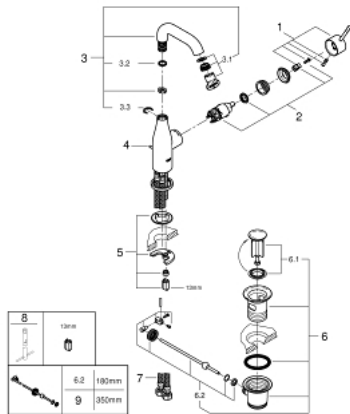

23 462 001 **ESSENCE SINGLE-LEVER BASIN MIXER 1/2"**
M-SIZE

SELECT SPARE PART: , August 2016 – September 2021

1. 1: Lever (Spare part-nr. 46919000)
   - 2: Cartridge (Spare part-nr. 46580000)
   - 3: Swivel tube spout (Spare part-nr. 13373000)
   - 3.1: Spray plate (Spare part-nr. 48270000)
   - 3.2: Sealing washer (Spare part-nr. 0128500M)
   - 3.3: Safety ring (Spare part-nr. 4826600M)
   - 4: Pop-up rod (Spare part-nr. 46739000)
   - 5: Shank mounting kit (Spare part-nr. 46645000)
   - 6: Pop-up waste set 1 1/4" (Spare part-nr. 28910000)
   - 6.1: Plug (Spare part-nr. 07182000)
   - 6.2: Eccentric rod (Spare part-nr. 07052000)
   - 7: Connection hose (Spare part-nr. 46255000)
   - 8: Mounting wrench (Spare part-nr. 19017000)*
   - 9: Eccentric rod (Spare part-nr. 07341000)*
2. Optional accessories