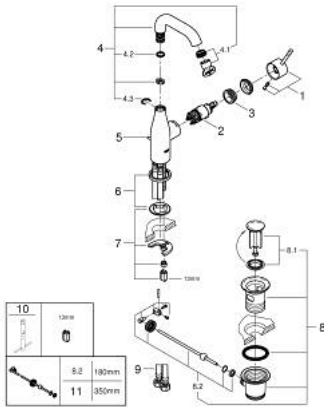

23 462 001 **ESSENCE SINGLE-LEVER BASIN MIXER 1/2"**
M-SIZE

SELECT SPARE PART: , February 2022 – now

- 1: Lever (Spare part-nr. 46919000)
 - 2: Cartridge (Spare part-nr. 46580000)
 - 3: screw ring (Spare part-nr. 48591000)
 - 4: Swivel tube spout (Spare part-nr. 13373000)
 - 4.1: Spray plate (Spare part-nr. 48270000)
 - 4.2: Sealing washer (Spare part-nr. 0128500M)
 - 4.3: Safety ring (Spare part-nr. 4826600M)
 - 5: Pop-up rod (Spare part-nr. 46739000)
 - 6: Escutcheon (Spare part-nr. 48603000)
 - 7: Shank mounting kit (Spare part-nr. 46645000)
 - 8: Pop-up waste set 1 1/4" (Spare part-nr. 28910000)
 - 8.1: Plug (Spare part-nr. 07182000)
 - 8.2: Eccentric rod (Spare part-nr. 07052000)
 - 9: Connection hose (Spare part-nr. 46255000)
 - 10: Mounting wrench (Spare part-nr. 19017000)*
 - 11: Eccentric rod (Spare part-nr. 07341000)*
- * Optional accessories

23 462 001 **ESSENCE SINGLE-LEVER BASIN MIXER 1/2"**
M-SIZE

SELECT SPARE PART: , September 2021 – February 2022

- 1: Lever (Spare part-nr. 46919000)
 - 2: Cartridge (Spare part-nr. 46580000)
 - 3: screw ring (Spare part-nr. 48591000)
 - 4: Swivel tube spout (Spare part-nr. 13373000)
 - 4.1: Spray plate (Spare part-nr. 48270000)
 - 4.2: Sealing washer (Spare part-nr. 0128500M)
 - 4.3: Safety ring (Spare part-nr. 4826600M)
 - 5: Pop-up rod (Spare part-nr. 46739000)
 - 6: Shank mounting kit (Spare part-nr. 46645000)
 - 7: Pop-up waste set 1 1/4" (Spare part-nr. 28910000)
 - 7.1: Plug (Spare part-nr. 07182000)
 - 7.2: Eccentric rod (Spare part-nr. 07052000)
 - 8: Connection hose (Spare part-nr. 46255000)
 - 9: Mounting wrench (Spare part-nr. 19017000)*
 - 10: Eccentric rod (Spare part-nr. 07341000)*
- * Optional accessories