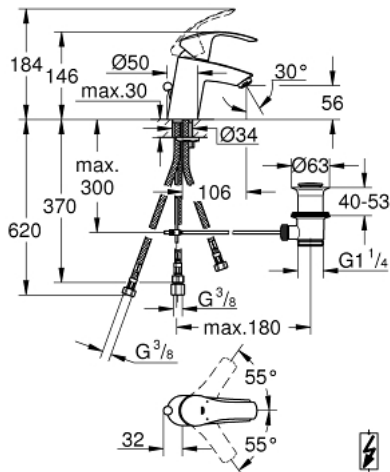

23 459 002 EUROSMART SINGLE-LEVER BASIN MIXER S-SIZE

PRODUCT DESCRIPTION

- Colour: chrome
- single hole installation
- metal lever
- GROHE SilkMove 35 mm ceramic cartridge
- adjustable flow rate limiter
- GROHE LongLife finish
- GROHE FastFixation installation system
- flow straightener
- pop-up waste set 1 1/4"
- flexible connection hoses
- for open water heater

23 459 002 EUROSMART SINGLE-LEVER BASIN MIXER S-SIZE

SELECT SPARE PART: , October 2013 – now

- 1: Lever (Spare part-nr. 46897000)
- 2: Shield (Spare part-nr. 46492000)
- 3: Screw coupling (Spare part-nr. 46460000)
- 4: Cartridge (Spare part-nr. 46558000)
- 5: Pop-up rod (Spare part-nr. 06329000)
- 6: Flow straightener (Spare part-nr. 46162000)
- 7: Shank mounting kit (Spare part-nr. 46671000)
- 8: Pop-up waste set 1 1/4" (Spare part-nr. 28910000)
- 8.1: Plug (Spare part-nr. 07182000)
- 8.2: Eccentric rod (Spare part-nr. 07052000)
- 9: Temperature limiter (Spare part-nr. 46375000)*
- 10: Socket spanner (Spare part-nr. 19332000)*
- 11: Mounting wrench (Spare part-nr. 19017000)*
- 12: Eccentric rod (Spare part-nr. 07341000)*