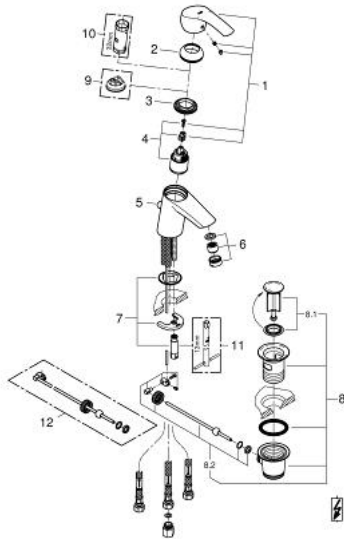

23 459 002 EUROSMART SINGLE-LEVER BASIN MIXER S-SIZE

PRODUCT DESCRIPTION

- Colour: chrome
- single hole installation
- metal lever
- GROHE SilkMove 35 mm ceramic cartridge
- adjustable flow rate limiter
- GROHE LongLife finish
- GROHE FastFixation installation system
- flow straightener
- pop-up waste set 1 1/4"
- flexible connection hoses
- for open water heater

23 459 002 EUROSMART SINGLE-LEVER BASIN MIXER S-SIZE

SELECT SPARE PART: , October 2013 – now

- 1: Lever (Spare part-nr. 46897000)
- 2: Shield (Spare part-nr. 46492000)
- 3: Screw coupling (Spare part-nr. 46460000)
- 4: Cartridge (Spare part-nr. 46558000)
- 5: Pop-up rod (Spare part-nr. 06329000)
- 6: Flow straightener (Spare part-nr. 46162000)
- 7: Shank mounting kit (Spare part-nr. 46671000)
- 8: Pop-up waste set 1 1/4" (Spare part-nr. 28910000)
- 8.1: Plug (Spare part-nr. 07182000)
- 8.2: Eccentric rod (Spare part-nr. 07052000)
- 9: Temperature limiter (Spare part-nr. 46375000)*
- 10: Socket spanner (Spare part-nr. 19332000)*
- 11: Mounting wrench (Spare part-nr. 19017000)*
- 12: Eccentric rod (Spare part-nr. 07341000)*