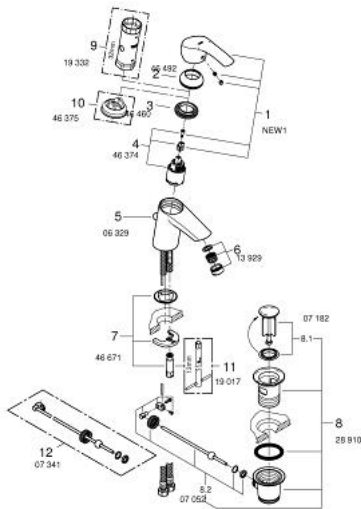

## 23 456 002 EUROSART SINGLE-LEVER BASIN MIXER S-SIZE

**SELECT SPARE PART:** , October 2013 – now

- 1: Lever (Spare part-nr. 46897000)
- 2: Shield (Spare part-nr. 46492000)
- 3: Screw coupling (Spare part-nr. 46460000)
- 4: Cartridge (Spare part-nr. 46374000)
- 5: Pop-up rod (Spare part-nr. 06329000)
- 6: Mousseur (Spare part-nr. 48159000)
- 7: Shank mounting kit (Spare part-nr. 46671000)
- 8: Pop-up waste set 1 1/4" (Spare part-nr. 28910000)
- 8.1: Plug (Spare part-nr. 07182000)
- 8.2: Eccentric rod (Spare part-nr. 07052000)
- 9: Socket spanner (Spare part-nr. 19332000)\*
- 10: Temperature limiter (Spare part-nr. 46375000)\*
- 11: Mounting wrench (Spare part-nr. 19017000)\*
- 12: Eccentric rod (Spare part-nr. 07341000)\*