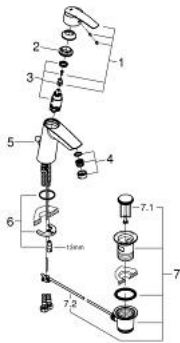

23 455 000 **START SINGLE-LEVER BASIN MIXER 1/2"**  
**M-SIZE**

**PRODUCT DESCRIPTION**

- Colour: chrome
- single hole installation
- medium height
- GROHE SilkMove 28 mm ceramic cartridge
- with temperature limiter
- GROHE LongLife finish
- GROHE EcoJoy - less water, perfect flow
- GROHE SpeedClean mousseur 5.7 l/min
- pop-up waste set 1 1/4"
- flexible connection hoses
- GROHE FastFixation installation system

23 455 000 **START SINGLE-LEVER BASIN MIXER 1/2"**  
**M-SIZE**

	7.2	180mm		
	9	350mm		

**SELECT SPARE PART:** , September 2013 – now

- 1: Lever (Spare part-nr. 46893000)
  - 2: Fitting ring (Spare part-nr. 46715000)
  - 3: Cartridge (Spare part-nr. 46580000)
  - 4: Mousseur (Spare part-nr. 48159000)
  - 5: Pop-up rod (Spare part-nr. 46457000)
  - 6: Shank mounting kit (Spare part-nr. 46249000)
  - 7: Pop-up waste set 1 1/4" (Spare part-nr. 28910000)
  - 7.1: Plug (Spare part-nr. 07182000)
  - 7.2: Eccentric rod (Spare part-nr. 07052000)
  - 8: Mounting wrench (Spare part-nr. 19017000)\*
  - 9: Eccentric rod (Spare part-nr. 07341000)\*
- \* Optional accessories