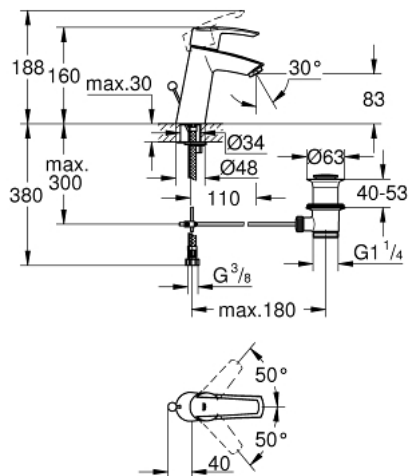

23 455 000 **START SINGLE-LEVER BASIN MIXER 1/2"**  
**M-SIZE**

**PRODUCT DESCRIPTION**

- Colour: chrome
- single hole installation
- medium height
- GROHE SilkMove 28 mm ceramic cartridge
- with temperature limiter
- GROHE LongLife finish
- GROHE EcoJoy - less water, perfect flow
- GROHE SpeedClean mousseur 5.7 l/min
- pop-up waste set 1 1/4"
- flexible connection hoses
- GROHE FastFixation installation system

23 455 000 **START SINGLE-LEVER BASIN MIXER 1/2"**  
**M-SIZE**

	7.2	180mm		
	9	350mm		

**SELECT SPARE PART:** , September 2013 – now

- 1: Lever (Spare part-nr. 46893000)
  - 2: Fitting ring (Spare part-nr. 46715000)
  - 3: Cartridge (Spare part-nr. 46580000)
  - 4: Mousseur (Spare part-nr. 48159000)
  - 5: Pop-up rod (Spare part-nr. 46457000)
  - 6: Shank mounting kit (Spare part-nr. 46249000)
  - 7: Pop-up waste set 1 1/4" (Spare part-nr. 28910000)
  - 7.1: Plug (Spare part-nr. 07182000)
  - 7.2: Eccentric rod (Spare part-nr. 07052000)
  - 8: Mounting wrench (Spare part-nr. 19017000)\*
  - 9: Eccentric rod (Spare part-nr. 07341000)\*
- \* Optional accessories