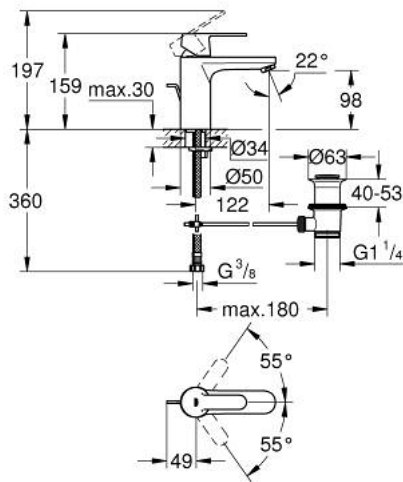

23 454 000 **GET SINGLE-LEVER BASIN MIXER 1/2"**
M-SIZE

PRODUCT DESCRIPTION

- Colour: chrome
- single hole installation
- metal lever
- GROHE SilkMove 35 mm ceramic cartridge
- GROHE EcoJoy - less water, perfect flow
- maximum flow rate (at 3 bar): 5 l/min
- adjustable flow rate limiter
- adjustable minimum flow rate approx. 2.5 l/min
- GROHE LongLife finish
- pop-up waste set 1 1/4"
- flexible connection hoses
- GROHE QuickTool included

23 454 000 **GET SINGLE-LEVER BASIN MIXER 1/2"**
M-SIZE

SELECT SPARE PART: , September 2013 – now

- 1: Lever (Spare part-nr. 46681000)
 - 2: Shield (Spare part-nr. 46492000)
 - 3: Screw coupling (Spare part-nr. 46460000)
 - 4: Cartridge (Spare part-nr. 46374000)
 - 5: Pop-up rod (Spare part-nr. 46739000)
 - 6: Shank mounting kit (Spare part-nr. 46671000)
 - 7: Mousseur (Spare part-nr. 48159000)
 - 8: Pop-up waste set 1 1/4" (Spare part-nr. 28910000)
 - 8.1: Plug (Spare part-nr. 07182000)
 - 8.2: Eccentric rod (Spare part-nr. 07052000)
 - 9: Mounting wrench (Spare part-nr. 19017000)*
 - 10: Socket spanner (Spare part-nr. 19332000)*
 - 11: Temperature limiter (Spare part-nr. 46375000)*
 - 12: Eccentric rod (Spare part-nr. 07341000)*
- * Optional accessories