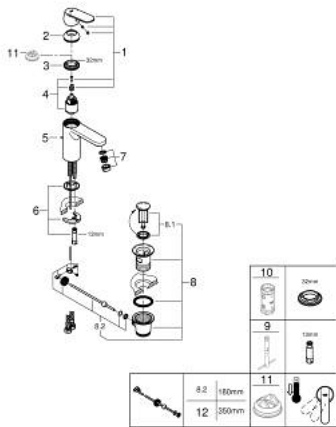

23 454 000 **GET SINGLE-LEVER BASIN MIXER 1/2"**
M-SIZE

PRODUCT DESCRIPTION

- Colour: chrome
- single hole installation
- metal lever
- GROHE SilkMove 35 mm ceramic cartridge
- GROHE EcoJoy - less water, perfect flow
- maximum flow rate (at 3 bar): 5 l/min
- adjustable flow rate limiter
- adjustable minimum flow rate approx. 2.5 l/min
- GROHE LongLife finish
- pop-up waste set 1 1/4"
- flexible connection hoses
- GROHE QuickTool included

23 454 000 **GET SINGLE-LEVER BASIN MIXER 1/2"**
M-SIZE

SELECT SPARE PART: , September 2013 – now

- 1: Lever (Spare part-nr. 46681000)
 - 2: Shield (Spare part-nr. 46492000)
 - 3: Screw coupling (Spare part-nr. 46460000)
 - 4: Cartridge (Spare part-nr. 46374000)
 - 5: Pop-up rod (Spare part-nr. 46739000)
 - 6: Shank mounting kit (Spare part-nr. 46671000)
 - 7: Mousseur (Spare part-nr. 48159000)
 - 8: Pop-up waste set 1 1/4" (Spare part-nr. 28910000)
 - 8.1: Plug (Spare part-nr. 07182000)
 - 8.2: Eccentric rod (Spare part-nr. 07052000)
 - 9: Mounting wrench (Spare part-nr. 19017000)*
 - 10: Socket spanner (Spare part-nr. 19332000)*
 - 11: Temperature limiter (Spare part-nr. 46375000)*
 - 12: Eccentric rod (Spare part-nr. 07341000)*
- * Optional accessories