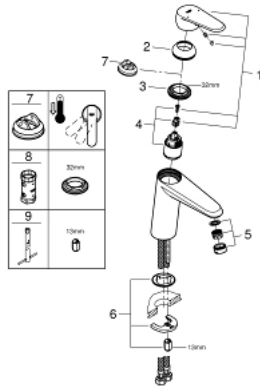

23 449 002 **EURODISC COSMOPOLITAN SINGLE-LEVER BASIN MIXER 1/2"**
M-SIZE

PRODUCT DESCRIPTION

- Colour: chrome
- single hole installation
- metal lever
- GROHE SilkMove 35 mm ceramic cartridge
- adjustable flow rate limiter
- adjustable minimum flow rate approx. 2.5 l/min
- GROHE LongLife finish
- GROHE EcoJoy - less water, perfect flow
- maximum flow rate (at 3 bar): 5 l/min
- GROHE FastFixation installation system
- smooth body
- flexible connection hoses
- min. recommended pressure 1.0 bar

23 449 002 **EURODISC COSMOPOLITAN SINGLE-LEVER BASIN MIXER 1/2"**
M-SIZE

SELECT SPARE PART: , September 2013 – now

- 1: Lever (Spare part-nr. 46738000)
- 2: Shield (Spare part-nr. 46492000)
- 3: Screw coupling (Spare part-nr. 46460000)
- 4: Cartridge (Spare part-nr. 46374000)
- 5: Mousseur (Spare part-nr. 48159000)
- 6: Shank mounting kit (Spare part-nr. 46645000)
- 7: Temperature limiter (Spare part-nr. 46375000)*
- 8: Socket spanner (Spare part-nr. 19332000)*
- 9: Mounting wrench (Spare part-nr. 19017000)*
- * Optional accessories