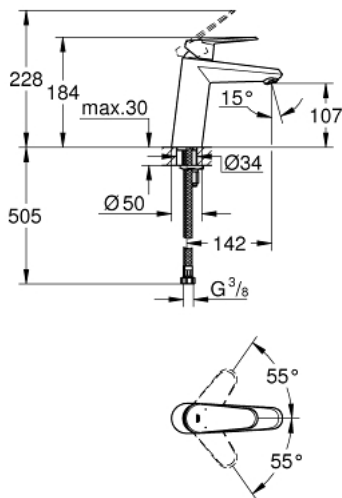

23 449 002 **EURODISC COSMOPOLITAN SINGLE-LEVER BASIN MIXER 1/2"**
M-SIZE

PRODUCT DESCRIPTION

- Colour: chrome
- single hole installation
- metal lever
- GROHE SilkMove 35 mm ceramic cartridge
- adjustable flow rate limiter
- adjustable minimum flow rate approx. 2.5 l/min
- GROHE LongLife finish
- GROHE EcoJoy - less water, perfect flow
- maximum flow rate (at 3 bar): 5 l/min
- GROHE FastFixation installation system
- smooth body
- flexible connection hoses
- min. recommended pressure 1.0 bar

23 449 002 **EURODISC COSMOPOLITAN SINGLE-LEVER BASIN MIXER 1/2"**
M-SIZE

SELECT SPARE PART: , September 2013 – now

- 1: Lever (Spare part-nr. 46738000)
- 2: Shield (Spare part-nr. 46492000)
- 3: Screw coupling (Spare part-nr. 46460000)
- 4: Cartridge (Spare part-nr. 46374000)
- 5: Mousseur (Spare part-nr. 48159000)
- 6: Shank mounting kit (Spare part-nr. 46645000)
- 7: Temperature limiter (Spare part-nr. 46375000)*
- 8: Socket spanner (Spare part-nr. 19332000)*
- 9: Mounting wrench (Spare part-nr. 19017000)*
- * Optional accessories