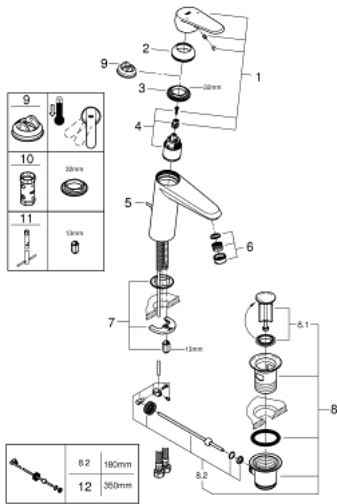

23 448 002 **EURODISC COSMOPOLITAN SINGLE-LEVER BASIN MIXER 1/2"**
M-SIZE

PRODUCT DESCRIPTION

- Colour: chrome
- single hole installation
- metal lever
- GROHE SilkMove 35 mm ceramic cartridge
- adjustable flow rate limiter
- adjustable minimum flow rate approx. 2.5 l/min
- GROHE LongLife finish
- GROHE EcoJoy - less water, perfect flow
- maximum flow rate (at 3 bar): 5 l/min
- GROHE FastFixation Plus installation system
- pop-up waste set 1 1/4"
- flexible connection hoses
- min. recommended pressure 1.0 bar

23 448 002 **EURODISC COSMOPOLITAN SINGLE-LEVER BASIN MIXER 1/2"**
M-SIZE

SELECT SPARE PART: , September 2013 – now

- 1: Lever (Spare part-nr. 46738000)
- 2: Shield (Spare part-nr. 46492000)
- 3: Screw coupling (Spare part-nr. 46460000)
- 4: Cartridge (Spare part-nr. 46374000)
- 5: Pop-up rod (Spare part-nr. 46739000)
- 6: Mousseur (Spare part-nr. 48159000)
- 7: Shank mounting kit (Spare part-nr. 46645000)
- 8: Pop-up waste set 1 1/4" (Spare part-nr. 28910000)
- 8.1: Plug (Spare part-nr. 07182000)
- 8.2: Eccentric rod (Spare part-nr. 07052000)
- 9: Temperature limiter (Spare part-nr. 46375000)*
- 10: Socket spanner (Spare part-nr. 19332000)*
- 11: Mounting wrench (Spare part-nr. 19017000)*
- 12: Eccentric rod (Spare part-nr. 07341000)*