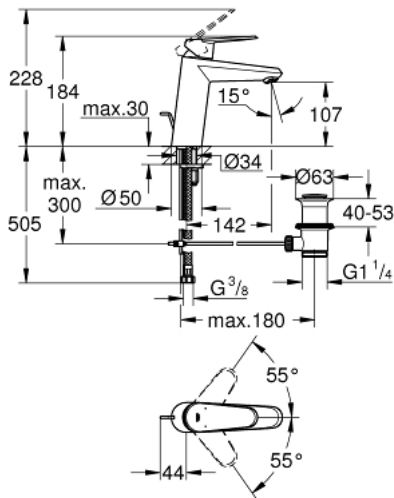

23 448 002 **EURODISC COSMOPOLITAN SINGLE-LEVER BASIN MIXER 1/2"**
M-SIZE

PRODUCT DESCRIPTION

- Colour: chrome
- single hole installation
- metal lever
- GROHE SilkMove 35 mm ceramic cartridge
- adjustable flow rate limiter
- adjustable minimum flow rate approx. 2.5 l/min
- GROHE LongLife finish
- GROHE EcoJoy - less water, perfect flow
- maximum flow rate (at 3 bar): 5 l/min
- GROHE FastFixation Plus installation system
- pop-up waste set 1 1/4"
- flexible connection hoses
- min. recommended pressure 1.0 bar

23 448 002 **EURODISC COSMOPOLITAN SINGLE-LEVER BASIN MIXER 1/2"**
M-SIZE

SELECT SPARE PART: , September 2013 – now

- 1: Lever (Spare part-nr. 46738000)
- 2: Shield (Spare part-nr. 46492000)
- 3: Screw coupling (Spare part-nr. 46460000)
- 4: Cartridge (Spare part-nr. 46374000)
- 5: Pop-up rod (Spare part-nr. 46739000)
- 6: Mousseur (Spare part-nr. 48159000)
- 7: Shank mounting kit (Spare part-nr. 46645000)
- 8: Pop-up waste set 1 1/4" (Spare part-nr. 28910000)
- 8.1: Plug (Spare part-nr. 07182000)
- 8.2: Eccentric rod (Spare part-nr. 07052000)
- 9: Temperature limiter (Spare part-nr. 46375000)*
- 10: Socket spanner (Spare part-nr. 19332000)*
- 11: Mounting wrench (Spare part-nr. 19017000)*
- 12: Eccentric rod (Spare part-nr. 07341000)*