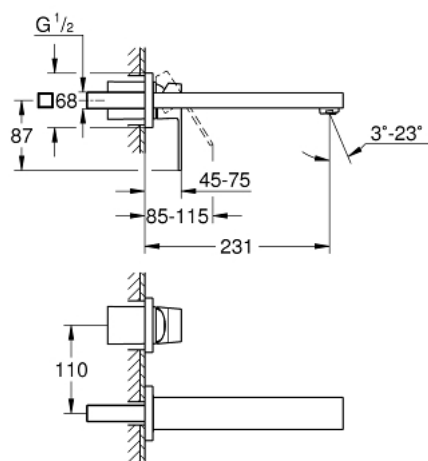

23 447 AL0 EUROCUBE 2-HOLE BASIN MIXER M-SIZE

PRODUCT DESCRIPTION

- Colour: brushed hard graphite
- wall mounted
- for use with rough-in set 23 20023 200
- without concealed body
- with metal plate
- metal lever
- GROHE LongLife finish
- GROHE AquaGuide adjustable mousseur 5.7 l/min
- center distance 110 mm
- projection 231 mm

23 447 AL0 **EUROCUBE 2-HOLE BASIN MIXER**
M-SIZE

SELECT SPARE PART: , March 2019 – now

1: Lever (Spare part-nr. 46802AL0)

2: Flow straightener (Spare part-nr. 64451AL0)

3: Extension (Spare part-nr. 46627000)*