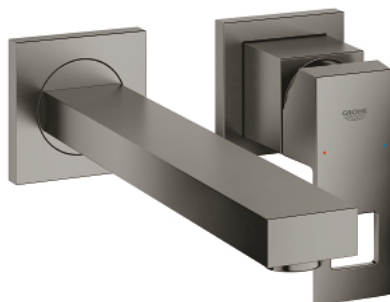

23 447 AL0 EUROCUBE 2-HOLE BASIN MIXER M-SIZE

PRODUCT DESCRIPTION

- Colour: brushed hard graphite
- wall mounted
- for use with rough-in set 23 20023 200
- without concealed body
- with metal plate
- metal lever
- GROHE LongLife finish
- GROHE AquaGuide adjustable mousseur 5.7 l/min
- center distance 110 mm
- projection 231 mm

23 447 AL0 **EUROCUBE 2-HOLE BASIN MIXER**
M-SIZE

SELECT SPARE PART: , March 2019 – now

1: Lever (Spare part-nr. 46802AL0)

2: Flow straightener (Spare part-nr. 64451AL0)

3: Extension (Spare part-nr. 46627000)*