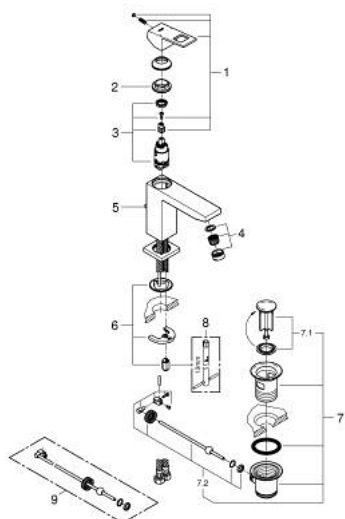

## 23 445 DC0 EUROCUBE SINGLE-LEVER BASIN MIXER 1/2" M-SIZE

### PRODUCT DESCRIPTION

- Colour: Supersteel
- single hole installation
- metal lever
- GROHE SilkMove 28 mm ceramic cartridge
- with temperature limiter
- GROHE LongLife finish
- GROHE EcoJoy - less water, perfect flow
- maximum flow rate (at 3 bar): 5 l/min
- SpeedClean mousseur
- GROHE FastFixation Plus installation system
- pop-up waste set 1 1/4"
- flexible connection hoses
- min. recommended pressure 1.0 bar

### SELECT SPARE PART: , July 2018 – now

- 1: Lever (Spare part-nr. 46786DC0)
  - 2: Fitting ring (Spare part-nr. 46715000)
  - 3: Cartridge (Spare part-nr. 46580000)
  - 4: Mousseur (Spare part-nr. 48159DC0)
  - 5: Pop-up rod (Spare part-nr. 46787DC0)
  - 6: Shank mounting kit (Spare part-nr. 46645000)
  - 7: Pop-up waste set 1 1/4" (Spare part-nr. 28910DC0)
  - 7.1: Plug (Spare part-nr. 07182DC0)
  - 7.2: Eccentric rod (Spare part-nr. 07052000)
  - 8: Mounting wrench (Spare part-nr. 19017000)\*
  - 9: Eccentric rod (Spare part-nr. 07341000)\*
- \* Optional accessories