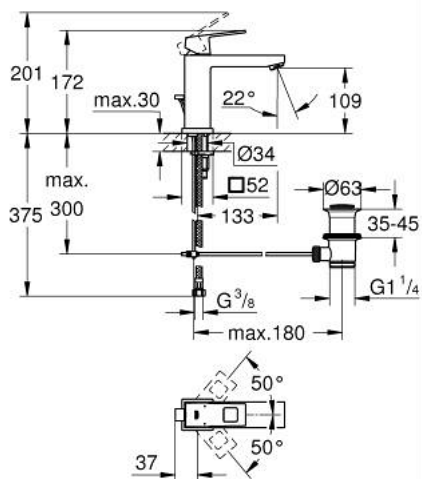

## 23 445 DC0 EUROCUBE SINGLE-LEVER BASIN MIXER 1/2" M-SIZE

### PRODUCT DESCRIPTION

- Colour: Supersteel
- single hole installation
- metal lever
- GROHE SilkMove 28 mm ceramic cartridge
- with temperature limiter
- GROHE LongLife finish
- GROHE EcoJoy - less water, perfect flow
- maximum flow rate (at 3 bar): 5 l/min
- SpeedClean mousseur
- GROHE FastFixation Plus installation system
- pop-up waste set 1 1/4"
- flexible connection hoses
- min. recommended pressure 1.0 bar

### SELECT SPARE PART: , July 2018 – now

- 1: Lever (Spare part-nr. 46786DC0)
  - 2: Fitting ring (Spare part-nr. 46715000)
  - 3: Cartridge (Spare part-nr. 46580000)
  - 4: Mousseur (Spare part-nr. 48159DC0)
  - 5: Pop-up rod (Spare part-nr. 46787DC0)
  - 6: Shank mounting kit (Spare part-nr. 46645000)
  - 7: Pop-up waste set 1 1/4" (Spare part-nr. 28910DC0)
  - 7.1: Plug (Spare part-nr. 07182DC0)
  - 7.2: Eccentric rod (Spare part-nr. 07052000)
  - 8: Mounting wrench (Spare part-nr. 19017000)\*
  - 9: Eccentric rod (Spare part-nr. 07341000)\*
- \* Optional accessories