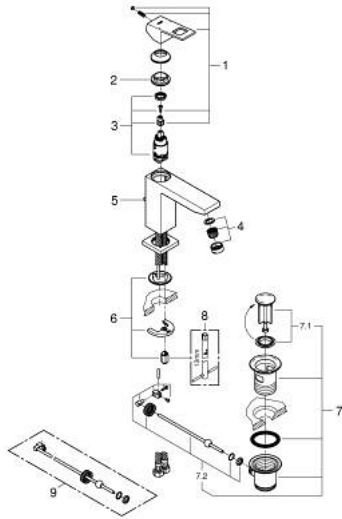

23 445 AL0 EUROCUBE SINGLE-LEVER BASIN MIXER 1/2" M-SIZE

PRODUCT DESCRIPTION

- Colour: brushed hard graphite
- single hole installation
- metal lever
- GROHE SilkMove 28 mm ceramic cartridge
- with temperature limiter
- GROHE LongLife finish
- GROHE EcoJoy - less water, perfect flow
- maximum flow rate (at 3 bar): 5 l/min
- SpeedClean mousseur
- GROHE FastFixation Plus installation system
- pop-up waste set 1 1/4"
- flexible connection hoses
- min. recommended pressure 1.0 bar

23 445 AL0 EUROCUBE SINGLE-LEVER BASIN MIXER 1/2" M-SIZE

SELECT SPARE PART: , March 2019 – now

- 1: Lever (Spare part-nr. 46786AL0)
 - 2: Fitting ring (Spare part-nr. 46715000)
 - 3: Cartridge (Spare part-nr. 46580000)
 - 4: Mousseur (Spare part-nr. 48159AL0)
 - 5: Pop-up rod (Spare part-nr. 46787AL0)
 - 6: Shank mounting kit (Spare part-nr. 46645000)
 - 7: Pop-up waste set 1 1/4" (Spare part-nr. 28910AL0)
 - 7.1: Plug (Spare part-nr. 07182AL0)
 - 7.2: Eccentric rod (Spare part-nr. 07052000)
 - 8: Mounting wrench (Spare part-nr. 19017000)*
 - 9: Eccentric rod (Spare part-nr. 07341000)*
- * Optional accessories