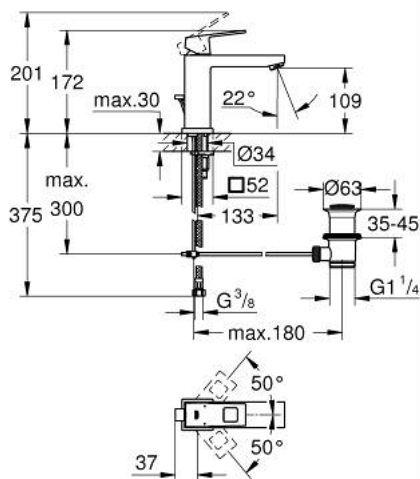

23 445 AL0 EUROCUBE SINGLE-LEVER BASIN MIXER 1/2" M-SIZE

PRODUCT DESCRIPTION

- Colour: brushed hard graphite
- single hole installation
- metal lever
- GROHE SilkMove 28 mm ceramic cartridge
- with temperature limiter
- GROHE LongLife finish
- GROHE EcoJoy - less water, perfect flow
- maximum flow rate (at 3 bar): 5 l/min
- SpeedClean mousseur
- GROHE FastFixation Plus installation system
- pop-up waste set 1 1/4"
- flexible connection hoses
- min. recommended pressure 1.0 bar

23 445 AL0 EUROCUBE SINGLE-LEVER BASIN MIXER 1/2" M-SIZE

SELECT SPARE PART: , March 2019 – now

- 1: Lever (Spare part-nr. 46786AL0)
 - 2: Fitting ring (Spare part-nr. 46715000)
 - 3: Cartridge (Spare part-nr. 46580000)
 - 4: Mousseur (Spare part-nr. 48159AL0)
 - 5: Pop-up rod (Spare part-nr. 46787AL0)
 - 6: Shank mounting kit (Spare part-nr. 46645000)
 - 7: Pop-up waste set 1 1/4" (Spare part-nr. 28910AL0)
 - 7.1: Plug (Spare part-nr. 07182AL0)
 - 7.2: Eccentric rod (Spare part-nr. 07052000)
 - 8: Mounting wrench (Spare part-nr. 19017000)*
 - 9: Eccentric rod (Spare part-nr. 07341000)*
- * Optional accessories