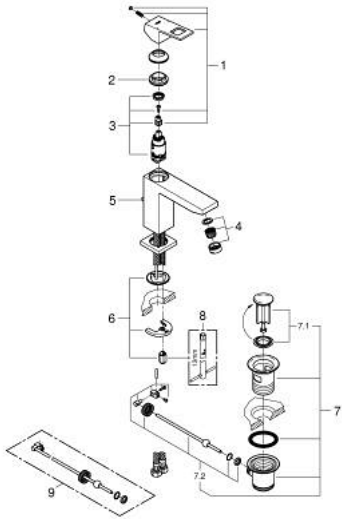

23 445 000 **EUROCUBE SINGLE-LEVER BASIN MIXER 1/2"**  
**M-SIZE**

**PRODUCT DESCRIPTION**

- Colour: chrome
- single hole installation
- metal lever
- GROHE SilkMove 28 mm ceramic cartridge
- with temperature limiter
- GROHE LongLife finish
- GROHE EcoJoy - less water, perfect flow
- maximum flow rate (at 3 bar): 5 l/min
- SpeedClean mousseur
- GROHE FastFixation Plus installation system
- pop-up waste set 1 1/4"
- flexible connection hoses
- min. recommended pressure 1.0 bar

23 445 000 **EUROCUBE SINGLE-LEVER BASIN MIXER 1/2"**  
**M-SIZE**

**SELECT SPARE PART:** , September 2013 – now

- 1: Lever (Spare part-nr. 46786000)
- 2: Fitting ring (Spare part-nr. 46715000)
- 3: Cartridge (Spare part-nr. 46580000)
- 4: Mousseur (Spare part-nr. 48159000)
- 5: Pop-up rod (Spare part-nr. 46787000)
- 6: Shank mounting kit (Spare part-nr. 46645000)
- 7: Pop-up waste set 1 1/4" (Spare part-nr. 28910000)
- 7.1: Plug (Spare part-nr. 07182000)
- 7.2: Eccentric rod (Spare part-nr. 07052000)
- 8: Mounting wrench (Spare part-nr. 19017000)\*
- 9: Eccentric rod (Spare part-nr. 07341000)\*
- \* Optional accessories