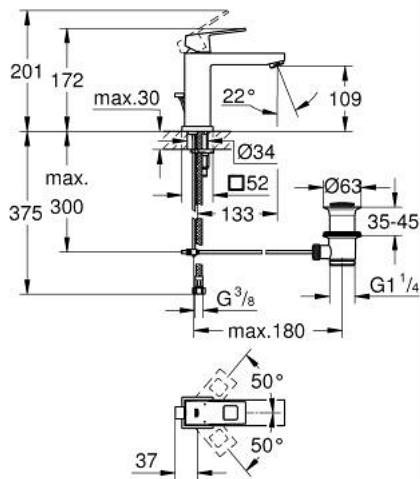

23 445 000 **EUROCUBE SINGLE-LEVER BASIN MIXER 1/2"**  
**M-SIZE**

**PRODUCT DESCRIPTION**

- Colour: chrome
- single hole installation
- metal lever
- GROHE SilkMove 28 mm ceramic cartridge
- with temperature limiter
- GROHE LongLife finish
- GROHE EcoJoy - less water, perfect flow
- maximum flow rate (at 3 bar): 5 l/min
- SpeedClean mousseur
- GROHE FastFixation Plus installation system
- pop-up waste set 1 1/4"
- flexible connection hoses
- min. recommended pressure 1.0 bar

23 445 000 **EUROCUBE SINGLE-LEVER BASIN MIXER 1/2"**  
**M-SIZE**

**SELECT SPARE PART:** , September 2013 – now

- 1: Lever (Spare part-nr. 46786000)
- 2: Fitting ring (Spare part-nr. 46715000)
- 3: Cartridge (Spare part-nr. 46580000)
- 4: Mousseur (Spare part-nr. 48159000)
- 5: Pop-up rod (Spare part-nr. 46787000)
- 6: Shank mounting kit (Spare part-nr. 46645000)
- 7: Pop-up waste set 1 1/4" (Spare part-nr. 28910000)
- 7.1: Plug (Spare part-nr. 07182000)
- 7.2: Eccentric rod (Spare part-nr. 07052000)
- 8: Mounting wrench (Spare part-nr. 19017000)\*
- 9: Eccentric rod (Spare part-nr. 07341000)\*
- \* Optional accessories