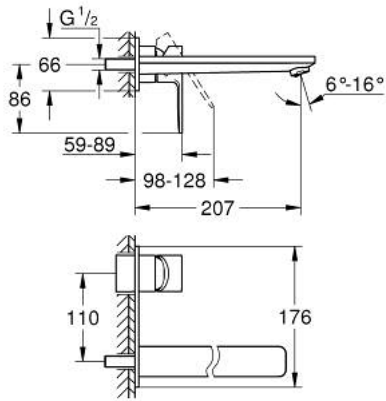

23 444 GL1 LINEARE 2-HOLE BASIN MIXER L-SIZE

PRODUCT DESCRIPTION

- Colour: cool sunrise
- wall mounted
- trim set for use with rough-in set 23 571 000 / 32 635 000
- without concealed body
- metal escutcheon
- metal lever
- GROHE LongLife finish
- GROHE EcoJoy - less water, perfect flow
- GROHE AquaGuide adjustable mousseur
- center distance 110 mm
- projection 207 mm
- min. recommended pressure 1.0 bar