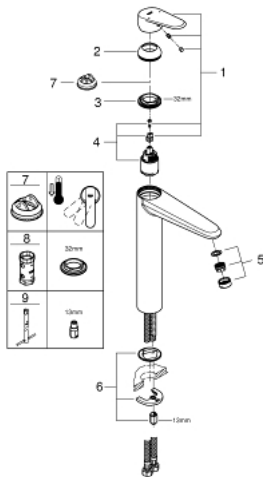

## 23 432 000 EURODISC COSMOPOLITAN SINGLE-LEVER BASIN MIXER 1/2" XL-SIZE

### PRODUCT DESCRIPTION

- Colour: chrome
- single hole installation
- metal lever
- for free-standing basins
- GROHE SilkMove 35 mm ceramic cartridge
- adjustable flow rate limiter
- adjustable minimum flow rate approx. 2.5 l/min
- GROHE LongLife finish
- GROHE EcoJoy - less water, perfect flow
- maximum flow rate (at 3 bar): 5 l/min
- SpeedClean mousseur
- GROHE FastFixation Plus installation system
- smooth body
- flexible connection hoses
- min. recommended pressure 1.0 bar
- optional temperature limiter ref. no. 46 375 000

23 432 000 **EURODISC COSMOPOLITAN SINGLE-LEVER BASIN MIXER 1/2"**  
**XL-SIZE**

**SELECT SPARE PART:** , August 2013 – now

- 1: Lever (Spare part-nr. 46738000)
  - 2: Shield (Spare part-nr. 46492000)
  - 3: Screw coupling (Spare part-nr. 46460000)
  - 4: Cartridge (Spare part-nr. 46374000)
  - 5: Mousseur (Spare part-nr. 48159000)
  - 6: Shank mounting kit (Spare part-nr. 46645000)
  - 7: Temperature limiter (Spare part-nr. 46375000)\*
  - 8: Socket spanner (Spare part-nr. 19332000)\*
  - 9: Mounting wrench (Spare part-nr. 19017000)\*
- \* Optional accessories