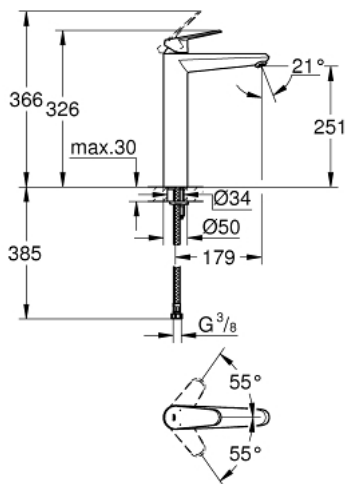

## 23 432 000 EURODISC COSMOPOLITAN SINGLE-LEVER BASIN MIXER 1/2" XL-SIZE

### PRODUCT DESCRIPTION

- Colour: chrome
- single hole installation
- metal lever
- for free-standing basins
- GROHE SilkMove 35 mm ceramic cartridge
- adjustable flow rate limiter
- adjustable minimum flow rate approx. 2.5 l/min
- GROHE LongLife finish
- GROHE EcoJoy - less water, perfect flow
- maximum flow rate (at 3 bar): 5 l/min
- SpeedClean mousseur
- GROHE FastFixation Plus installation system
- smooth body
- flexible connection hoses
- min. recommended pressure 1.0 bar
- optional temperature limiter ref. no. 46 375 000

23 432 000 **EURODISC COSMOPOLITAN SINGLE-LEVER BASIN MIXER 1/2"**  
**XL-SIZE**

**SELECT SPARE PART:** , August 2013 – now

- 1: Lever (Spare part-nr. 46738000)
  - 2: Shield (Spare part-nr. 46492000)
  - 3: Screw coupling (Spare part-nr. 46460000)
  - 4: Cartridge (Spare part-nr. 46374000)
  - 5: Mousseur (Spare part-nr. 48159000)
  - 6: Shank mounting kit (Spare part-nr. 46645000)
  - 7: Temperature limiter (Spare part-nr. 46375000)\*
  - 8: Socket spanner (Spare part-nr. 19332000)\*
  - 9: Mounting wrench (Spare part-nr. 19017000)\*
- \* Optional accessories