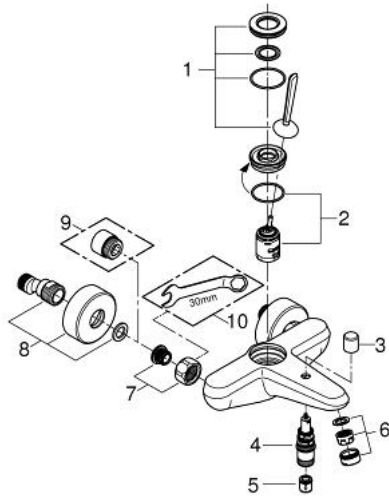

23 431 000 EURODISC JOY SINGLE-LEVER BATH/SHOWER MIXER

PRODUCT DESCRIPTION

- Colour: chrome
- wall mounted
- metal lever
- GROHE FeatherControl Joystick cartridge
- GROHE LongLife finish
- automatic diverter: bath/shower
- mousseur
- integrated non-return valve in the shower outlet 1/2"
- S-unions
- protected against backflow
- min. recommended pressure 1.0 bar

23 431 000 EURODISC JOY SINGLE-LEVER BATH/SHOWER MIXER

SELECT SPARE PART: , August 2013 – now

- 1: Lever (Spare part-nr. 46906000)
- 2: Cartridge (Spare part-nr. 46907000)
- 3: Diverter knob (Spare part-nr. 64309000)
- 4: Diverter (Spare part-nr. 65655000)
- 5: Non-return valve (Spare part-nr. 08565000)
- 6: Mousseur (Spare part-nr. 13952000)
- 7: Screw joint (Spare part-nr. 45044000)
- 8: S-union (Spare part-nr. 12662000)
- 9: Extension 3/4", 20 mm (Spare part-nr. 0713000M)*
- 10: Special spanner (Spare part-nr. 19377000)*