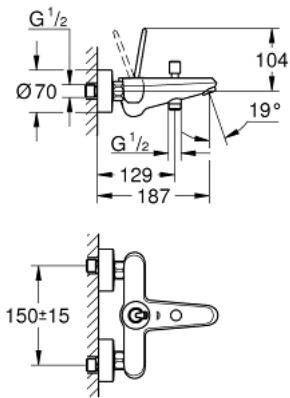

23 431 000 EURODISC JOY SINGLE-LEVER BATH/SHOWER MIXER

PRODUCT DESCRIPTION

- Colour: chrome
- wall mounted
- metal lever
- GROHE FeatherControl Joystick cartridge
- GROHE LongLife finish
- automatic diverter: bath/shower
- mousseur
- integrated non-return valve in the shower outlet 1/2"
- S-unions
- protected against backflow
- min. recommended pressure 1.0 bar

23 431 000 EURODISC JOY SINGLE-LEVER BATH/SHOWER MIXER

SELECT SPARE PART: , August 2013 – now

- 1: Lever (Spare part-nr. 46906000)
- 2: Cartridge (Spare part-nr. 46907000)
- 3: Diverter knob (Spare part-nr. 64309000)
- 4: Diverter (Spare part-nr. 65655000)
- 5: Non-return valve (Spare part-nr. 08565000)
- 6: Mousseur (Spare part-nr. 13952000)
- 7: Screw joint (Spare part-nr. 45044000)
- 8: S-union (Spare part-nr. 12662000)
- 9: Extension 3/4", 20 mm (Spare part-nr. 0713000M)*
- 10: Special spanner (Spare part-nr. 19377000)*