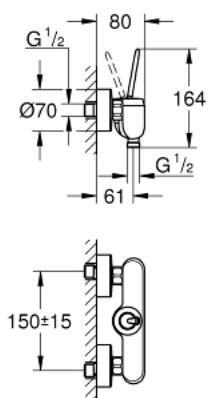

23 430 000 EURODISC JOY SINGLE-LEVER SHOWER MIXER

PRODUCT DESCRIPTION

- Colour: chrome
- wall mounted
- metal lever
- GROHE FeatherControl Joystick cartridge
- GROHE LongLife finish
- shower bottom outlet 1/2" with integrated non return-valve
- S-unions
- protected against backflow
- min. recommended pressure 1.0 bar

23 430 000 EURODISC JOY SINGLE-LEVER SHOWER MIXER

SELECT SPARE PART: , August 2013 – now

1: Lever (Spare part-nr. 46906000)

2: Cartridge (Spare part-nr. 46907000)

3: Non-return valve (Spare part-nr. 08565000)

4: Screw joint (Spare part-nr. 45044000)

5: S-union (Spare part-nr. 12662000)

6: Extension 3/4", 20 mm (Spare part-nr. 0713000M)*

7: Special spanner (Spare part-nr. 19377000)*

* Optional accessories