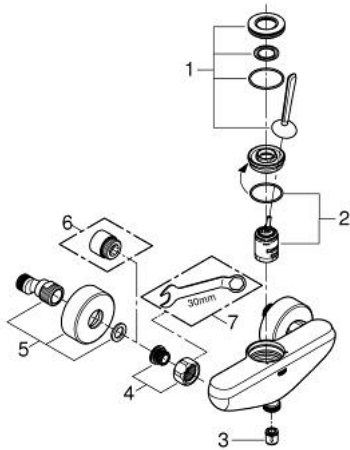

23 430 000 EURODISC JOY SINGLE-LEVER SHOWER MIXER

PRODUCT DESCRIPTION

- Colour: chrome
- wall mounted
- metal lever
- GROHE FeatherControl Joystick cartridge
- GROHE LongLife finish
- shower bottom outlet 1/2" with integrated non return-valve
- S-unions
- protected against backflow
- min. recommended pressure 1.0 bar

23 430 000 EURODISC JOY SINGLE-LEVER SHOWER MIXER

SELECT SPARE PART: , August 2013 – now

1: Lever (Spare part-nr. 46906000)

2: Cartridge (Spare part-nr. 46907000)

3: Non-return valve (Spare part-nr. 08565000)

4: Screw joint (Spare part-nr. 45044000)

5: S-union (Spare part-nr. 12662000)

6: Extension 3/4", 20 mm (Spare part-nr. 0713000M)*

7: Special spanner (Spare part-nr. 19377000)*

* Optional accessories