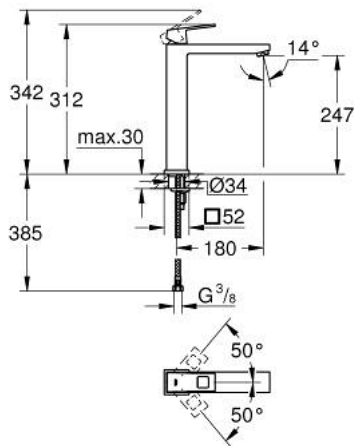

23 406 000 **EUROCUBE SINGLE-LEVER BASIN MIXER 1/2"**
XL-SIZE

PRODUCT DESCRIPTION

- Colour: chrome
- single hole installation
- metal lever
- for free-standing basins
- GROHE SilkMove 28 mm ceramic cartridge
- temperature limiter
- GROHE LongLife finish
- GROHE EcoJoy - less water, perfect flow
- maximum flow rate (at 3 bar): 5 l/min
- GROHE FastFixation Plus installation system
- smooth body
- flexible connection hoses
- min. recommended pressure 1.0 bar

23 406 000 **EUROCUBE SINGLE-LEVER BASIN MIXER 1/2"**
XL-SIZE

SELECT SPARE PART: , January 2013 – now

- 1: Lever (Spare part-nr. 46786000)
 - 2: Fitting ring (Spare part-nr. 46715000)
 - 3: Cartridge (Spare part-nr. 46580000)
 - 4: Mousseur (Spare part-nr. 48159000)
 - 5: Shank mounting kit (Spare part-nr. 46645000)
 - 6: Mounting wrench (Spare part-nr. 19017000)*
- * Optional accessories